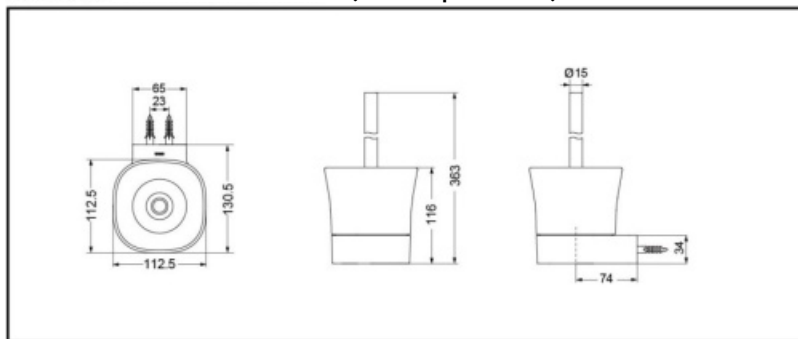

DSTB43

FEATURES

- Elegant design.
- Easy to use and install.

DSTB43 Toilet Brush Holder (Urbanique Series)

*TOTO(CHINA) CO.,LTD. All rights reserved.

SPECIFICS

Size: 113*131*363mm

OTHERS