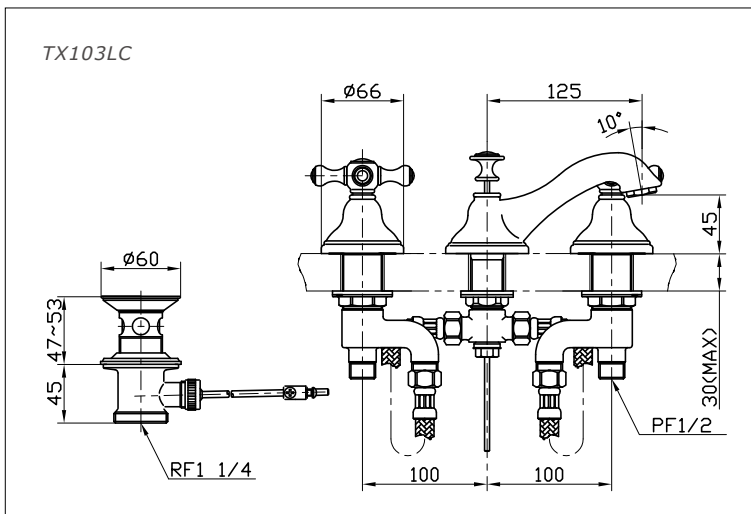

HANDLE VARIATIONS

Features

- Brass valve bodies
- Ceramic disk valve cartridge for drip-free performance
- Pop-up drain

Specifications

Water Pressure : 0.05MPa~0.75MPa

Hole : 3 holes

Finish : Nickel Chrome

Parts description

- **TX103LC**
  Cross handle 8" Lavatory Faucet with Pop-Up Waste
- **TX103LCGC**
  Cross handle 8" Lavatory Faucet with Pop-Up Waste (Gold & Chrome combination)
- **TX103LCL**
  Lever handle 8" Lavatory Faucet with Pop-Up Waste
- **TX103LCLGC**
  Lever handle 8" Lavatory Faucet with Pop-Up Waste (Gold & Chrome combination)