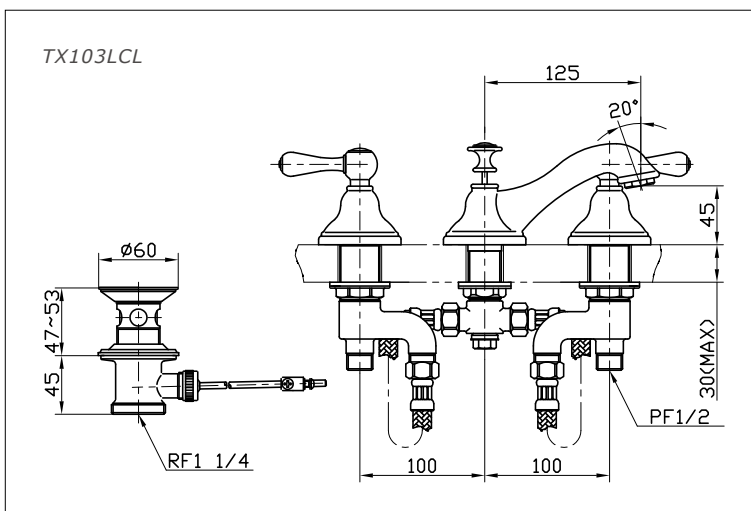

HANDLE VARIATIONS

Features

- Brass valve bodies
- Ceramic disk valve cartridge for drip-free performance
- Pop-up drain

Specifications

Water Pressure : 0.05MPa~0.75MPa

Hole : 3 holes

Finish : Nickel Chrome

Parts description

- **TX103LC**
  Cross handle 8" Lavatory Faucet with Pop-Up Waste
- **TX103LCGC**
  Cross handle 8" Lavatory Faucet with Pop-Up Waste (Gold & Chrome combination)
- **TX103LCL**
  Lever handle 8" Lavatory Faucet with Pop-Up Waste
- **TX103LCLGC**
  Lever handle 8" Lavatory Faucet with Pop-Up Waste (Gold & Chrome combination)