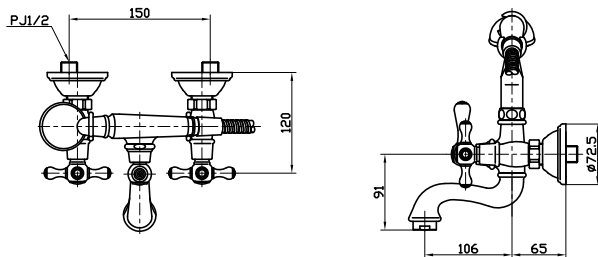

Curio Bath & Shower Set

TX411SCN

HANDLE VARIATIONS

cross handle

cross handle gold

lever handle

lever handle gold

TX411SCN

TX411SCLN

Features

- Durable finishes
- Brass valve bodies

Specifications

Water Pressure : 0.05MPa~0.75MPa

Finish : Nickel Chrome

Parts description

- **TX411SCN**
Cross handle Bath & Shower Set
- **TX411SCNGC**
Cross handle Bath & Shower Set
(Gold & Chrome combination)
- **TX411SCLN**
Lever handle Bath & Shower Set
- **TX411SCLNGC**
Lever handle Bath & Shower Set
(Gold & Chrome combination)