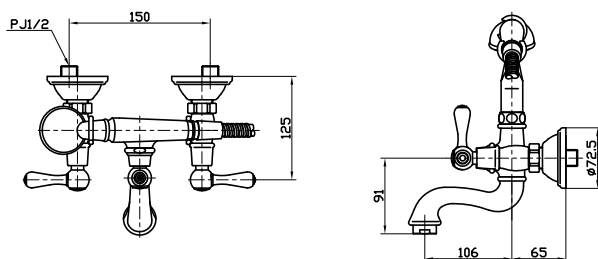

Curio Bath & Shower Set

TX411SCN

HANDLE VARIATIONS

cross handle

cross handle gold

lever handle

lever handle gold

TX411SCN

TX411SCLN

Features

- Durable finishes
- Brass valve bodies

Specifications

Water Pressure : 0.05MPa~0.75MPa

Finish : Nickel Chrome

Parts description

- **TX411SCN**
Cross handle Bath & Shower Set
- **TX411SCNGC**
Cross handle Bath & Shower Set
(Gold & Chrome combination)
- **TX411SCLN**
Lever handle Bath & Shower Set
- **TX411SCLNGC**
Lever handle Bath & Shower Set
(Gold & Chrome combination)