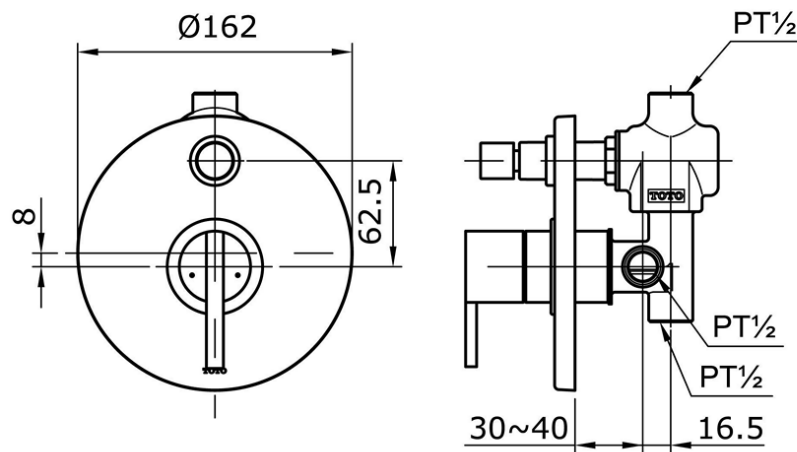

## TX442SEN

IDR 2,300,000.00

Single Lever Bath & Shower Mixer With Diverter

Min Water Pressure: 0.05 MPa

Max Water Pressure: 0.75 MPa

Some products may not be available in your area

Prices indicated are manufacturer's suggested retail price, prices may change anytime without notice.