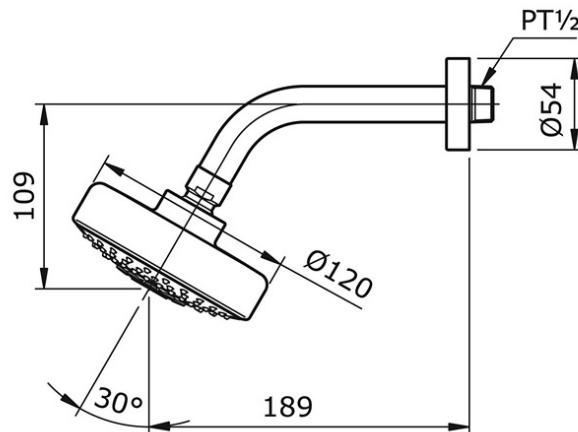

TX465SEN

IDR 1,330,000.00

Fixed Shower Head

Min Water Pressure: 0.05 MPa

Max Water Pressure: 0.75 MPa

Flow Rate: 12.0 Lpm

Some products may not be available in your area

Prices indicated are manufacturer's suggested retail price, prices may change anytime without notice.

Please check with your nearest reseller for updated prices.

Prices shown for lavatory does not include faucet.