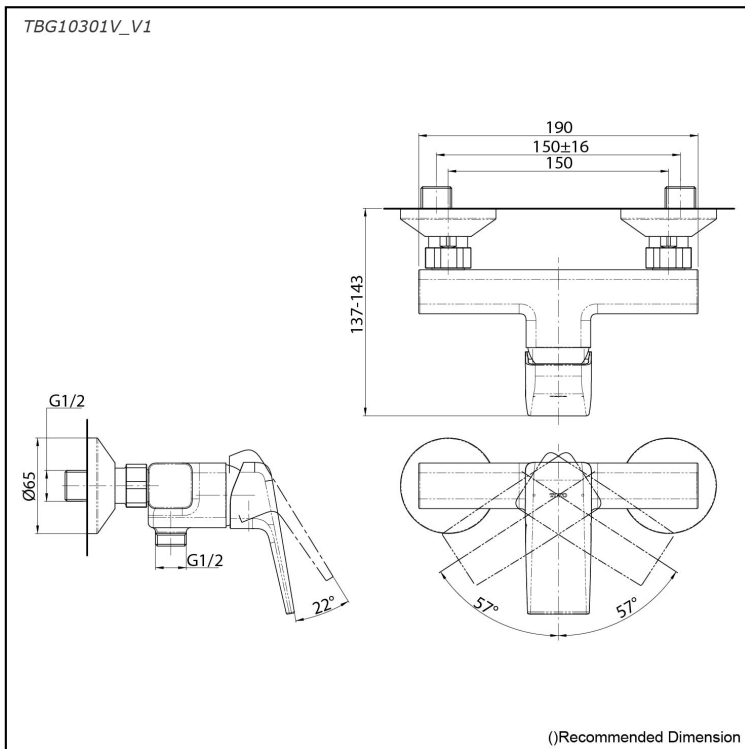

### Features

- Stately squareness and beveled edges imbue a space with dignity
- Gently beveled with balanced highlights accentuate the shape of the gradually narrowing spout
- Easy Installation and Usage
- Long lasting, COMFORT GLIDE mechanism for a smooth operation

### Specifications

Finish: Chrome  
Material: Brass  
Water Pressure: 0.05MPa~1.0MPa

### Parts description

- **TBG10301V\_V1**  
Exposed Single Lever Shower Mixer