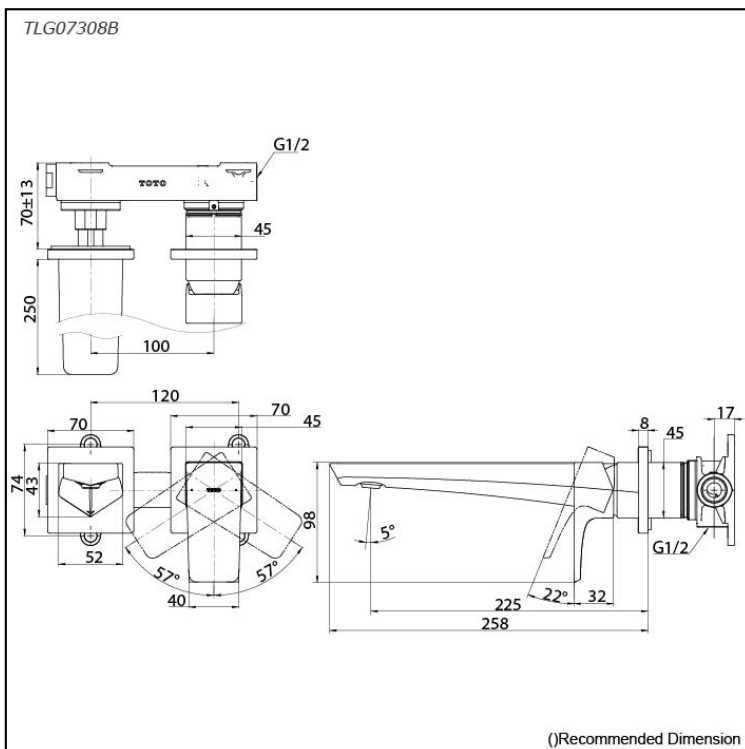

GE Series
 Wall-Mount Single Lever Lavatory Faucet
 (Long Spout) (w/o Pop-up Waste)

Features

- A beauty of traditional craft in characteristic sculptural form
- V-shaped edge extends up to the end of the spout generate multi sided reflections
- Easy Installation and Usage
- Long lasting, COMFORT GLIDE mechanism for a smooth operation

Specifications

Finish: Chrome
 Material: Brass
 Water Pressure: 0.05MPa~1.0MPa

Parts description

- **TLG07308B**
 Wall Mount Single Lever Lavatory Faucet
 (Long Spout) (w/o Waste Fittings)

Flow Rate

TLG07308B