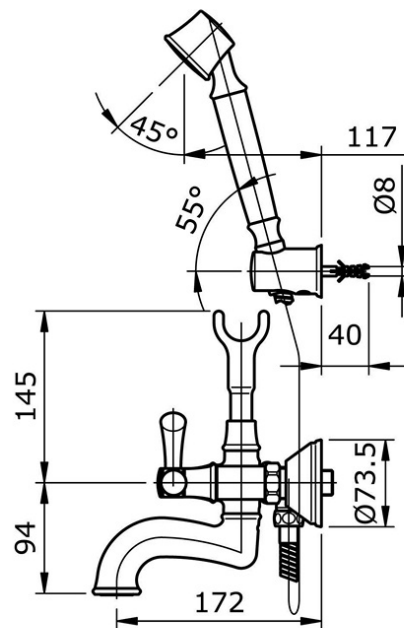

### Lever Handle Combination Bath & Shower Set

Min Water Pressure: 0.05 MPa

Max Water Pressure: 0.75 MPa

Flow Rate: 8.0 Lpm

Some products may not be available in your area

Prices indicated are manufacturer's suggested retail price, prices may change anytime without notice.