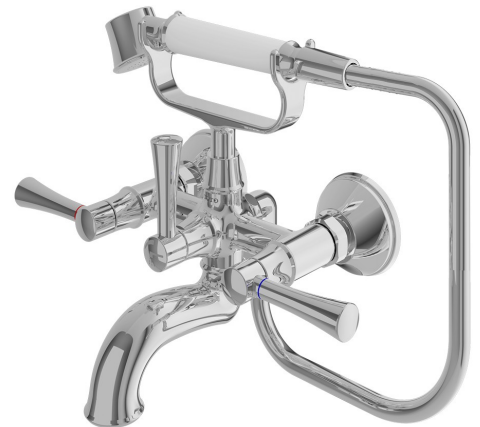

## TX411SG

IDR 6,640,000.00

### Lever Handle Combination Bath & Shower Set

Min Water Pressure: 0.05 MPa

Max Water Pressure: 0.75 MPa

Flow Rate: 8.0 Lpm

Some products may not be available in your area

Prices indicated are manufacturer's suggested retail price, prices may change anytime without notice.

Please check with your nearest reseller for updated prices.

Prices shown for lavatory does not include faucet.