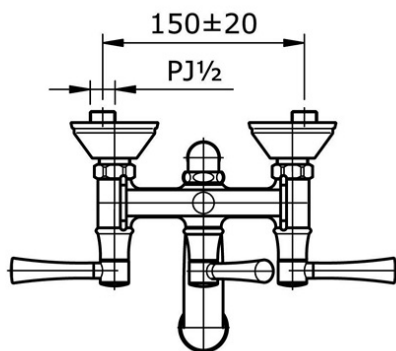

### Lever Handle Combination Bath & Shower Set

Min Water Pressure: 0.05 MPa

Max Water Pressure: 0.75 MPa

Flow Rate: 8.0 Lpm

Some products may not be available in your area

Prices indicated are manufacturer's suggested retail price, prices may change anytime without notice.