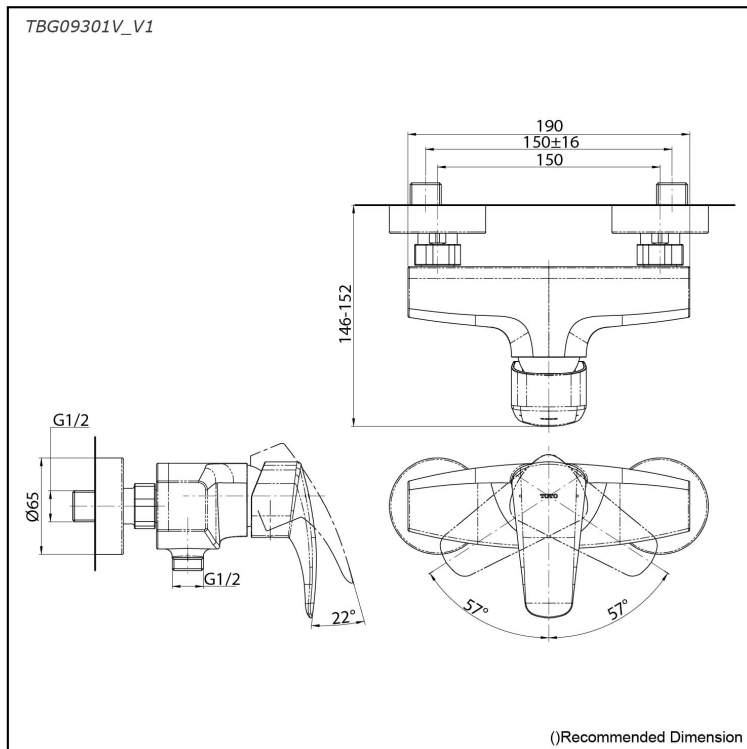

GM Series
Exposed Single Lever Shower Mixer

Features

- Bold parallel arches and reflective curves in an assertive design
- A majestic dignity of outstanding architecture - the arch of its spout and columnar body imposing a further accentuated presence that highlights its edges
- Easy Installation and Usage
- Long lasting, COMFORT GLIDE mechanism for a smooth operation

Specifications

Finish: Chrome
Material: Brass
Water Pressure: 0.05MPa~1.0MPa

Parts description

- **TBG09301V_V1**
Exposed Single Lever Shower Mixer

Flow Rate

TBG09301V_V1