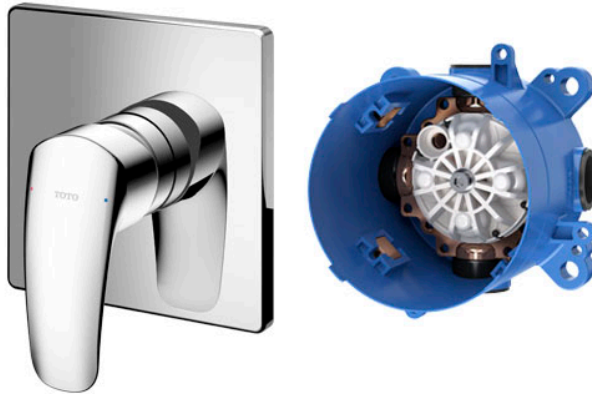

GM Series
Single Lever Shower Mixer

Features

- Design Concept is Gorgeous and Advance.
- Easy Installation and Usage
- Long lasting, COMFORT GLIDE mechanism for a smooth operation

Specifications

Finish: Chrome
Material: Brass
Water Pressure: 0.05MPa~1.0MPa

Parts description

- **TBG09303V_V1**
Single Lever Shower Mixer
- **TBN01001B**
Concealed Box