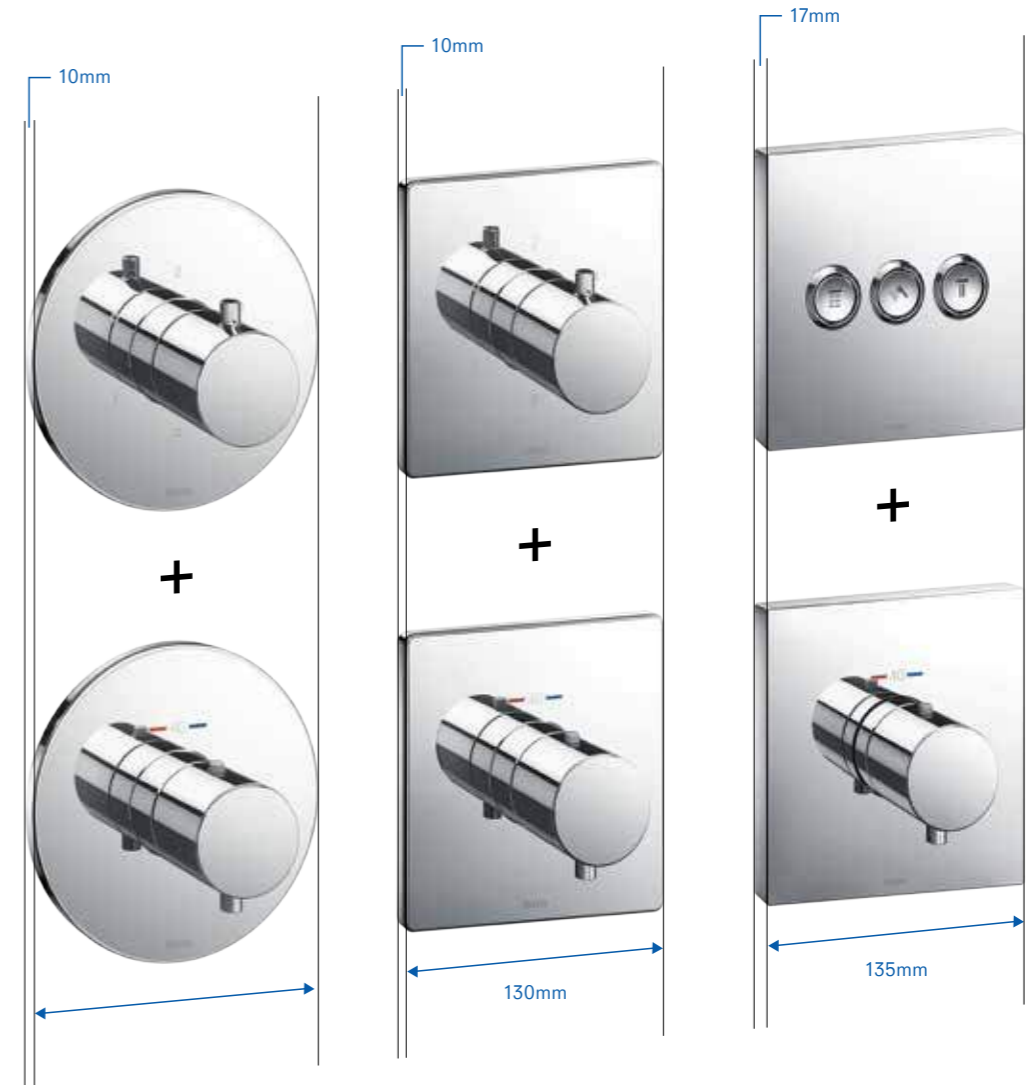

G Selection Showers Concealed Box

Features

- Easy Installation
- Control plate is changeable

Specifications

Valve : Brass

Parts Description

- **TBN01001B**
Concealed Box

Please consult a TOTO representative for details

Small and Flexible.

The exact exterior you want.

Concealed faucets help to live up the bathroom. TOTO's MINI UNIT is a technology that gives you more space and freedom. We don't match the concealed system to each trim, instead we use a shared module. You can choose the functionality you need such as a single lever type, thermostat type, or touch button type, and also make choices based on design features such as circle or square fixtures.

Easier to install. Less load on the frame.

A high degree of flexibility when installing the MINI UNIT is one of its most attractive features. We were able to achieve one of the industry's smallest and lightest bodies for the concealed system. It puts only a minimal load on the architectural frames and has improved manageability during installation. In order to conceal the unit, the wall only needs to be 97mm, and the system is able to absorb installation errors of $\pm 13\text{mm}$.

Industry-leading miniaturization. Beauty in balance.

A high degree of flexibility when installing the MINI UNIT is one of its most attractive features. We were able to achieve one of the industry's smallest and lightest bodies for the concealed system. It puts only a minimal load on the architectural frames and has improved manageability during installation. In order to conceal the unit, the wall only needs to be 97mm, and the system is able to absorb installation errors of $\pm 13\text{mm}$.