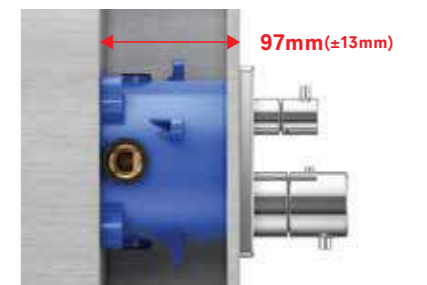

G Selection Showers Concealed Box

Features

- Easy Installation
- Control plate is changeable

Specifications

Valve : Brass

Parts Description

- **TBN01001B**
Concealed Box

Please consult a TOTO representative for details

Small and Flexible.

The exact exterior you want.

Concealed faucets help to live up the bathroom. TOTO's MINI UNIT is a technology that gives you more space and freedom. We don't match the concealed system to each trim, instead we use a shared module. You can choose the functionality you need such as a single lever type, thermostat type, or touch button type, and also make choices based on design features such as circle or square fixtures.

Easier to install. Less load on the frame.

A high degree of flexibility when installing the MINI UNIT is one of its most attractive features. We were able to achieve one of the industry's smallest and lightest bodies for the concealed system. It puts only a minimal load on the architectural frames and has improved manageability during installation. In order to conceal the unit, the wall only needs to be 97mm, and the system is able to absorb installation errors of $\pm 13\text{mm}$.

Industry-leading miniaturization. Beauty in balance.

A high degree of flexibility when installing the MINI UNIT is one of its most attractive features. We were able to achieve one of the industry's smallest and lightest bodies for the concealed system. It puts only a minimal load on the architectural frames and has improved manageability during installation. In order to conceal the unit, the wall only needs to be 97mm, and the system is able to absorb installation errors of $\pm 13\text{mm}$.