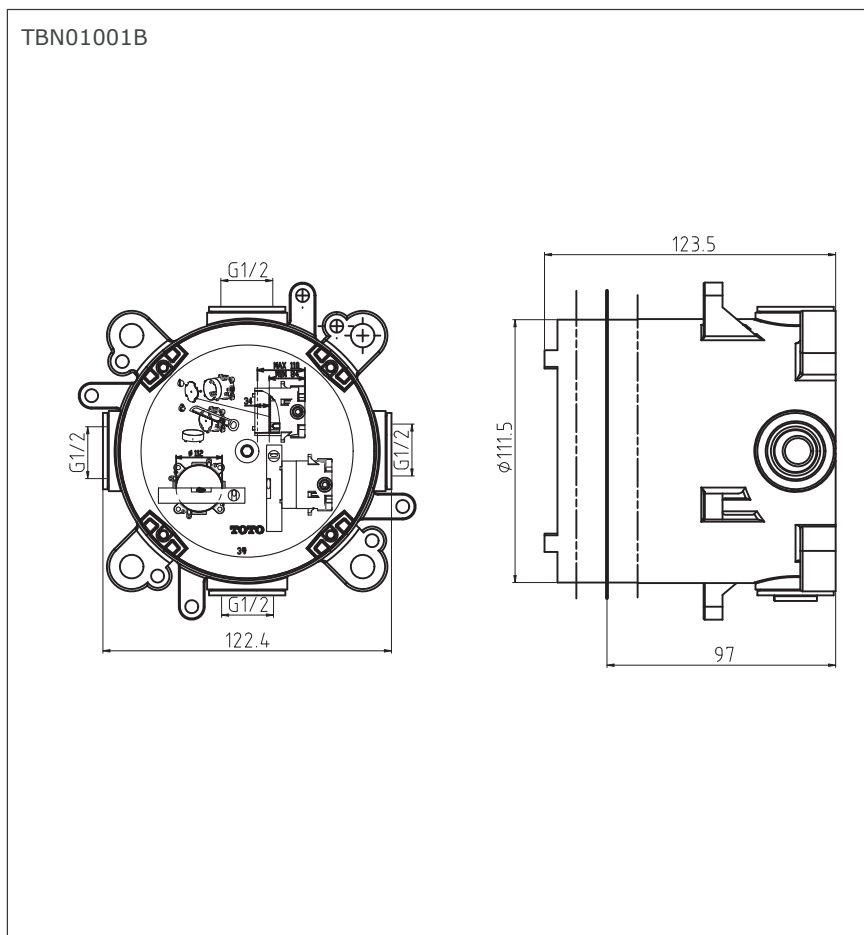

G Selection Showers Concealed Box

Features

- Easy Installation
- Control plate is changeable

Specifications

Valve : Brass

Parts Description

- **TBN01001B**
Concealed Box

Please consult a TOTO representative for details

Small and Flexible.

The exact exterior you want.

Concealed faucets help to live up the bathroom. TOTO's MINI UNIT is a technology that gives you more space and freedom. We don't match the concealed system to each trim, instead we use a shared module. You can choose the functionality you need such as a single lever type, thermostat type, or touch button type, and also make choices based on design features such as circle or square fixtures.

Easier to install. Less load on the frame.

A high degree of flexibility when installing the MINI UNIT is one of its most attractive features. We were able to achieve one of the industry's smallest and lightest bodies for the concealed system. It puts only a minimal load on the architectural frames and has improved manageability during installation. In order to conceal the unit, the wall only needs to be 97mm, and the system is able to absorb installation errors of $\pm 13\text{mm}$.