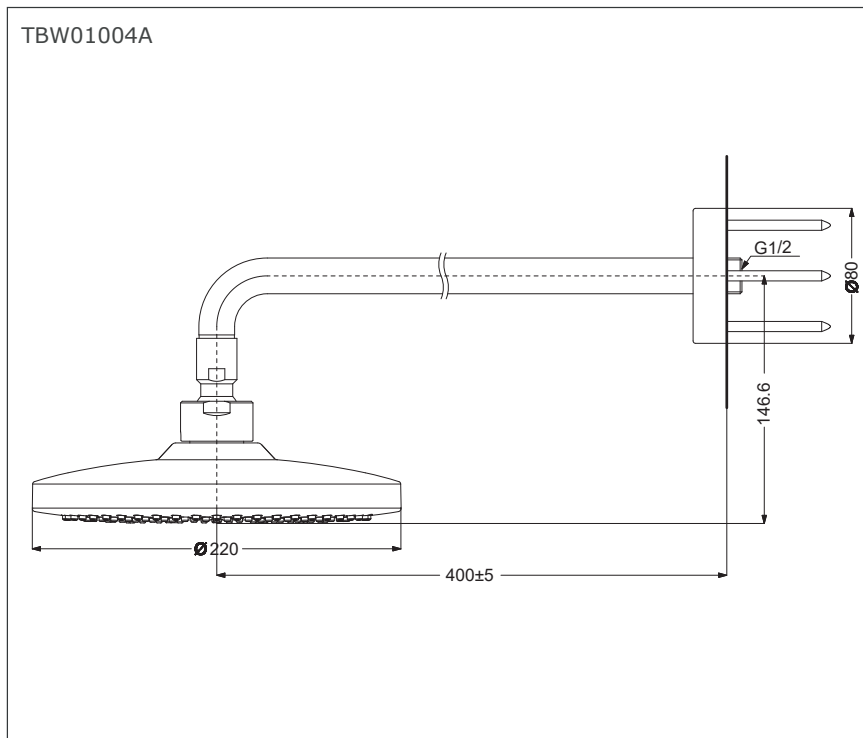

### Features

- 2 mode functions, Round shape over head shower (Comfort Wave & Warm Spa)
- Safety with anti-drop mechanism

### Specifications

- Finish* : Chrome
- Material* : Brass (Body)  
Plastic (Shower)
- Water Pressure* : 0.05 ~ 1.0 Mpa
- Dimension* : Ø220mm
- Shape* : Round

### Parts Description

- **TBW01004A**  
Over Head Shower  
(2 mode with pipe)

Please consult a TOTO representative for details