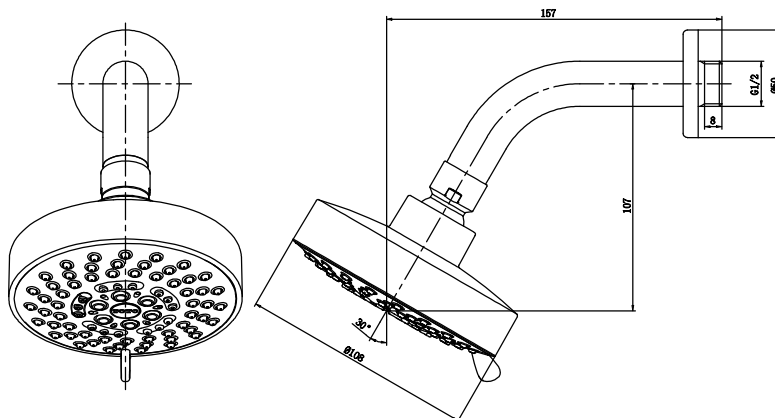

REI
Fixed Shower Head

Features

- Harmonious design to fit REI- Square and REI- Round series
- Durable finishes
- 5- mode shower spray functions

Specifications

Finish : Nickel Chrome

Parts Description

- **TTSR103M**
Fixed Shower Head (Wall Type)

TTSR103M

Please consult a TOTO representative for details