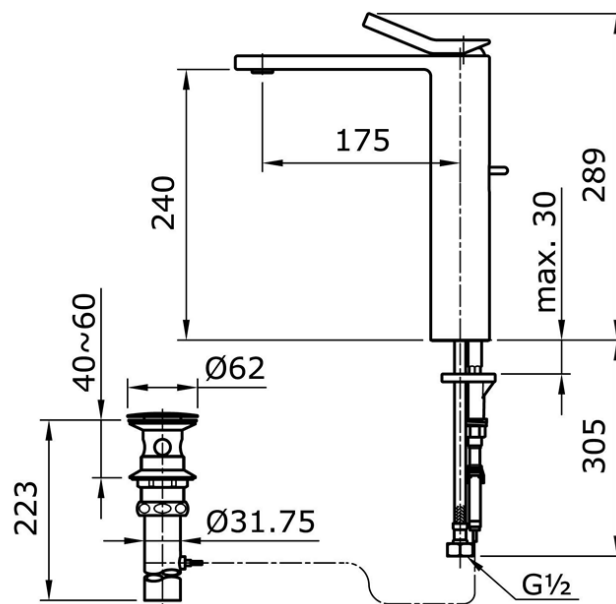

TX116LQBR

IDR 4,960,000.00

Extended Single Lever Lavatory Faucet With 1" One Push Pop-Up Waste

Available: TX116LQV4BR

Min Water Pressure: 0.05 MPa

Max Water Pressure: 0.75 MPa

Flow Rate: 5.0 Lpm

Some products may not be available in your area
Prices indicated are manufacturer's suggested retail price, prices may change anytime without notice.
Please check with your nearest reseller for updated prices.
Prices shown for lavatory does not include faucet.