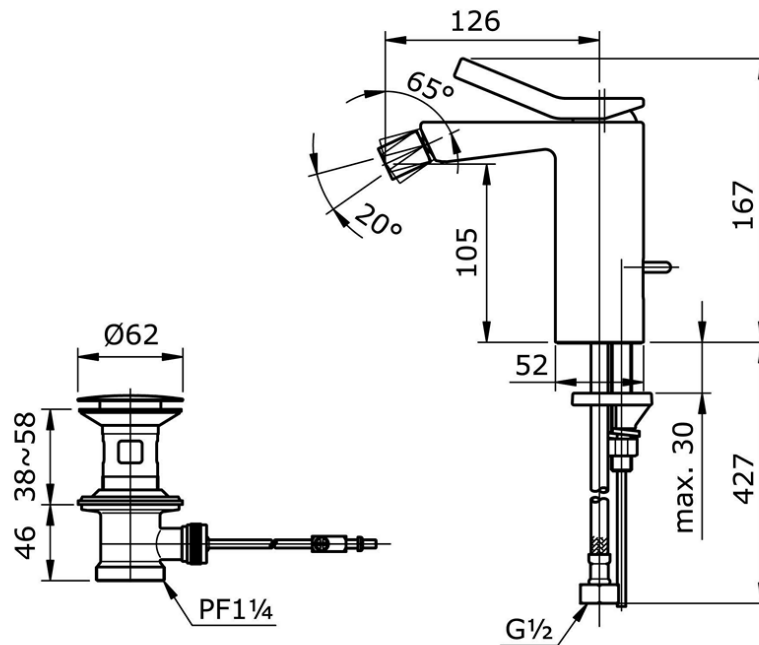

TX303BQBR

IDR 4,010,000.00

Single Lever Bidet Faucet With 1 1/4" Pop-Up Waste

Min Water Pressure: 0.05 MPa

Max Water Pressure: 0.75 MPa

Flow Rate: 5.0 Lpm

Some products may not be available in your area

Prices indicated are manufacturer's suggested retail price, prices may change anytime without notice.