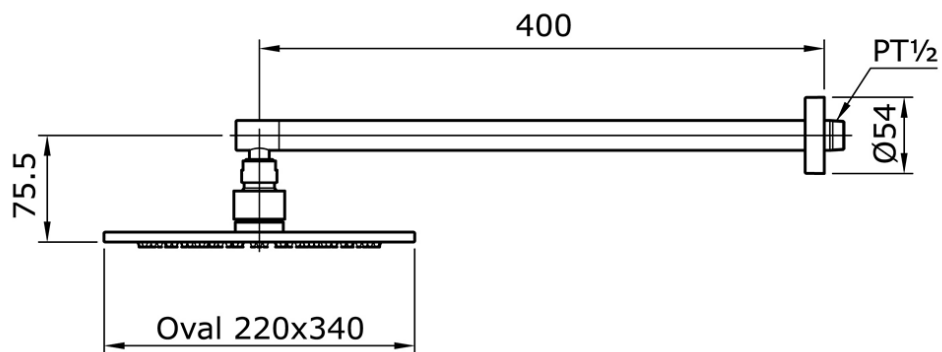

TX488SQN

IDR 3,520,000.00

Fixed Shower Head

Min Water Pressure: 0.05 MPa

Max Water Pressure: 0.75 MPa

Flow Rate: 12.0 Lpm

Some products may not be available in your area

Prices indicated are manufacturer's suggested retail price, prices may change anytime without notice.