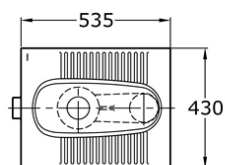

CW10J

IDR 837,000.00

Squatting Toilet

The quick 6L, Jet Wash

Some products may not be available in your area

Prices indicated are manufacturer's suggested retail price, prices may change anytime without notice.