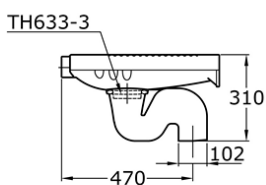

CW10J

IDR 837,000.00

Squatting Toilet

The quick 6L, Jet Wash

Some products may not be available in your area

Prices indicated are manufacturer's suggested retail price, prices may change anytime without notice.