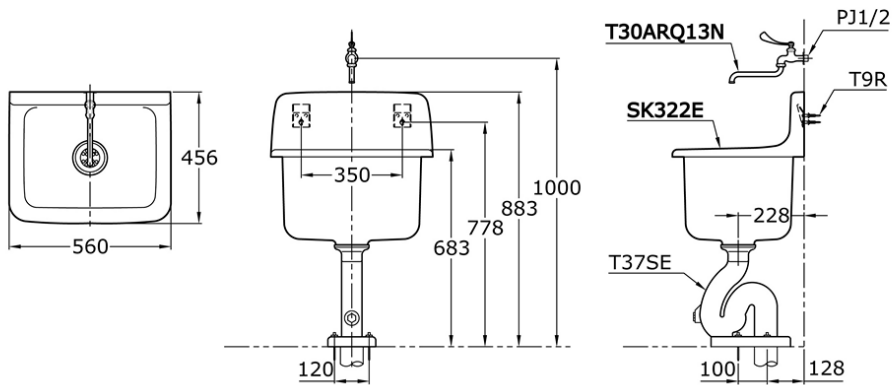

SK322E

IDR 11,350,000.00

Service Sink

Width: 560 mm

Depth: 456 mm

SK 322 E

Some products may not be available in your area

Prices indicated are manufacturer's suggested retail price, prices may change anytime without notice.