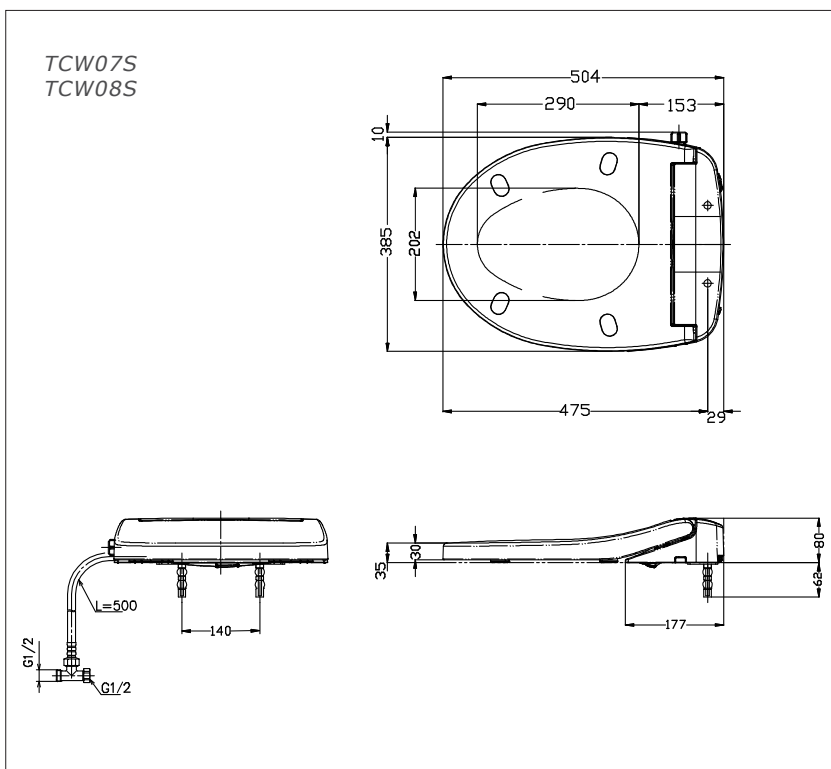

Ecowasher

Features

- Rear cleaning with bidet functions
- Hygienic self cleaning nozzle
- Soft closing seat and cover
- Easy remove for cleaning
- Easy Installation
- No AC Power required

Specifications

Water Pressure : 0.05MPa~0.5MPa
 Material : PP
 (Seat and Cover)
 Size : 385W x 504D x 80H mm

Parts description

- **TCW07S**
Ecowasher without bidet function
Elongated / Regular Adjustable
- **TCW08S**
Ecowasher with bidet function
Elongated / Regular Adjustable

Colors

White
Pastel Ivory

Caution: Ecowasher may not fit certain toilet bowl design.
 Please check the compatibility of Ecowasher and your toilet bowl prior purchase.