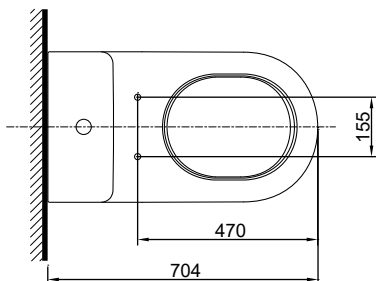

Specifications

Flush System	: Tornado
Water Use	: 4.5L / 3L
Rough-in	: 305 mm
Bowl Shape	: D-Shape
Water Pressure	: 0.05Mpa~0.75Mpa
Size	: 392W x 704D x 695H mm

CW166B

Parts description

Fittings and Seat & Cover are not included

- **CW166B**
D-Shape Closet Bowl (S-Trap)
(Rough-in 305)

Colors

White (cefiontect)

Please consult a TOTO representative for details