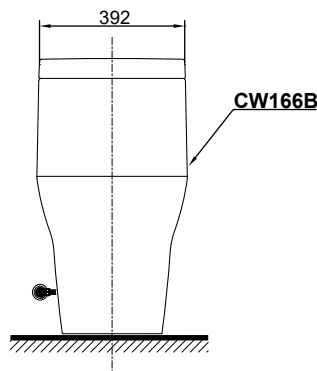

Specifications

Flush System	: Tornado
Water Use	: 4.5L / 3L
Rough-in	: 305 mm
Bowl Shape	: D-Shape
Water Pressure	: 0.05Mpa~0.75Mpa
Size	: 392W x 704D x 695H mm

CW166B

Parts description

Fittings and Seat & Cover are not included

- **CW166B**
D-Shape Closet Bowl (S-Trap)
(Rough-in 305)

Colors

White (cefiontect)

Please consult a TOTO representative for details