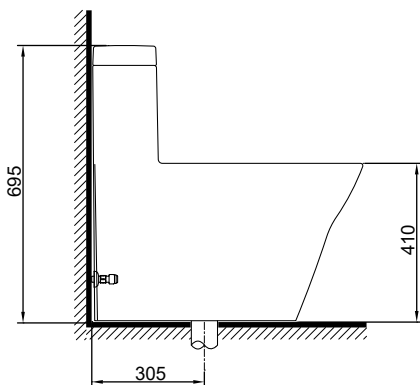

Features

- Tornado Flushing for powerful Flushing effect with less amount of water
- Unique sculpted design, high profile One-Piece Toilet
- Water Saving
- CeFiONtect technology: super smooth ion barrier glazing for a clean Toilet bowl
- Rimless Design, seamless easy-clean bowl design

Specifications

Flush System	: Tornado
Water Use	: 4.5L / 3L
Rough-in	: 305 mm
Bowl Shape	: D-Shape
Water Pressure	: 0.05Mpa~0.75Mpa
Size	: 392W x 704D x 695H mm

CW166B

Parts description

Fittings and Seat & Cover are not included

- **CW166B**
D-Shape Closet Bowl (S-Trap)
(Rough-in 305)

Colors

White (cefiontect)

Please consult a TOTO representative for details