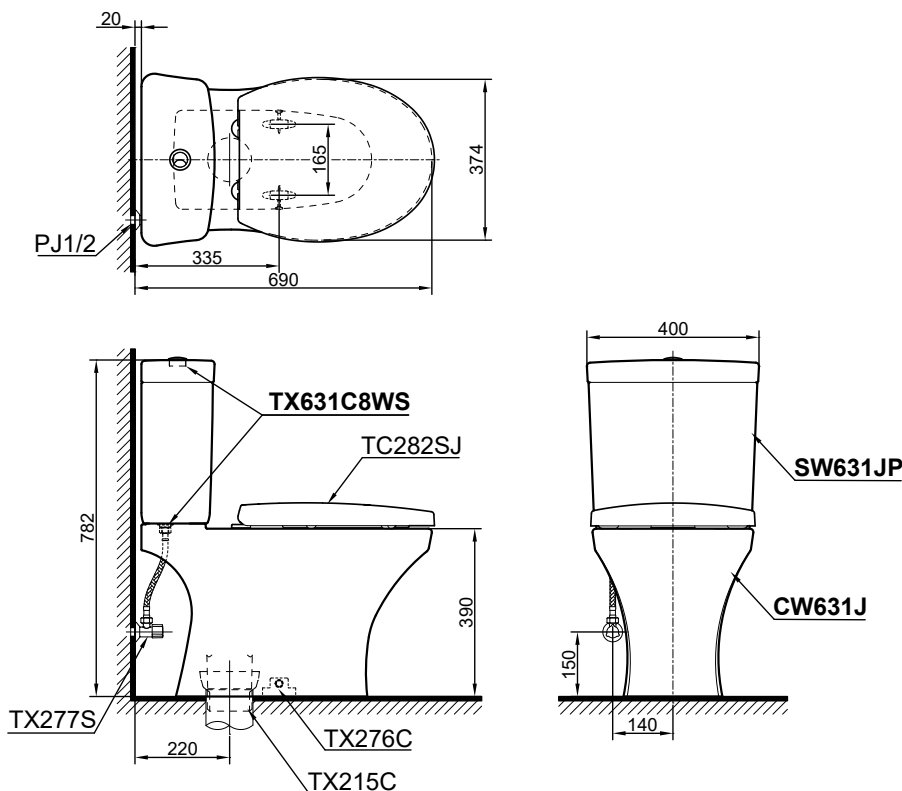

Features

- Unique sculpted design, high profile Close Coupled Toilet
- Upgrade with a Softclose Seat & Cover or WASHLET
- Water Saving

Specifications

Flush System : Wash Down
 Water Use : 4.5L / 3L
 Rough-in : 220 mm
 Bowl Shape : Regular
 Water Pressure : 0.05MPa~0.75MPa
 Size : 400W x 670D x 782H mm

Parts description

Fittings, Seat & Cover are not included

- **CW631J**
Regular Close Coupled Toilet (S-Trap)
(Rough-in 220)
- **SW631JP**
Tank & Lid

Colors

White

CW631JWS / SW631JP

Please consult a TOTO representative for details