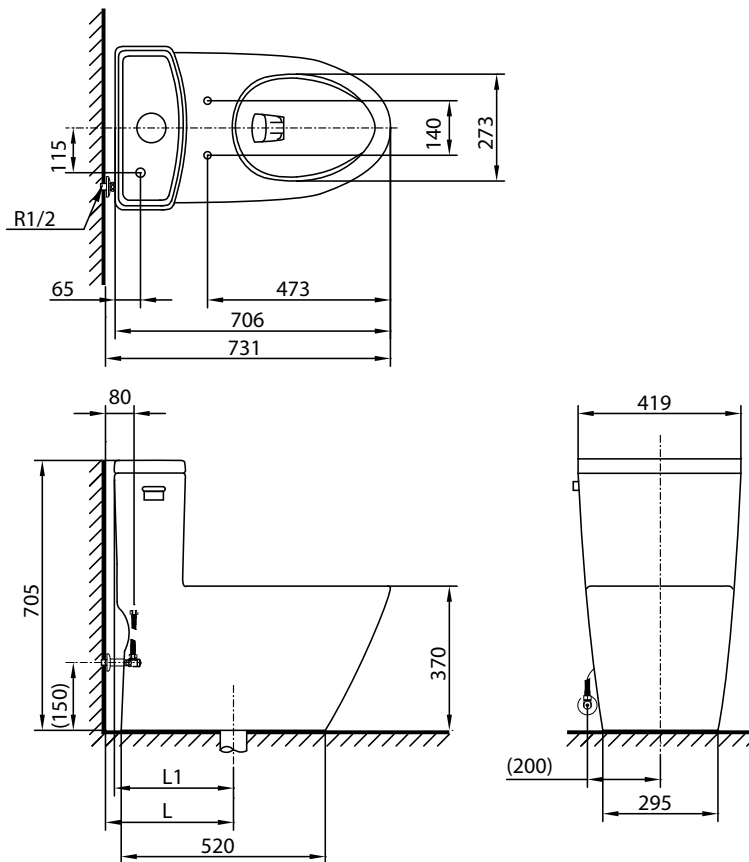

### Features

- Unique sculpted design, high profile One-Piece Toilet
- CeFiONtect technology: super smooth, ion barrier glazing for a clean toilet bowl
- ECO-max technology: 4.8L quiet, powerful, commercial grade flushing performance
- Large water surface
- Upgrade with Softclose Seat & Cover or WASHLET

### Specifications

Flush System	: Tornado Flush
Water Use	: 4.8L
Rough-in	: 305 mm (CW870BT305)
Rough-in	: 400 mm (CW870BT400)
Bowl Shape	: Elongated
Water Pressure	: 0.05Mpa~0.75Mpa
Size	: 419W x 706D x 705H mm

CW870BT305

L=305mm L1=290mm(CW870BT305)  
L=400mm L1=385mm(CW870BT400)

### Parts description

Fittings and Seat & Cover are not included

- **CW870BT305**  
Elongated Closet Bowl (S-Trap)  
(Rough-in 305)
- **CW870BT400**  
Elongated Closet Bowl (S-Trap)  
(Rough-in 400)