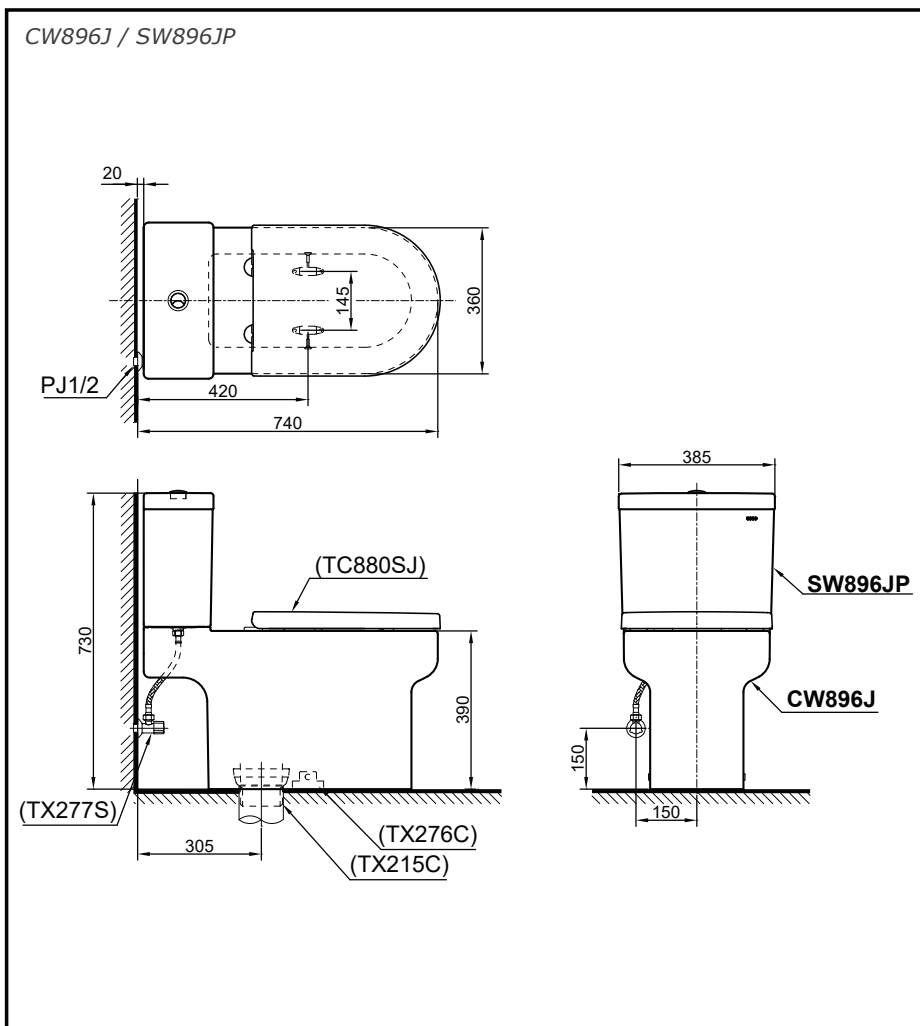

OMNI+ CLOSE COUPLED TOILET

CW896J / SW896JP

Features

- Stylish and sleek design, close coupled toilet
- Dual Flush System

Specifications

Flush System	: Wash Down
Water Use	: 4.5L / 3L
Rough-in	: 305 mm
Bowl Shape	: Elongated
Water Pressure	: 0.05Mpa~0.75Mpa
Size	: 385W x 720D x 730H mm

Parts description

Seat & Cover and Fittings are not included

- **CW896J**
Elongated Close Coupled Toilet (S-Trap)
(Rough-in 305)
- **SW896JP**
Tank w/ Dual Flush Tank Trim w/o Stop Valve

Optional Parts

- TC880SJ
Duroplast Seat & Cover w/ Metal Hinges & Soft Closing
- TX277S
Stop Valve w/ Flexible Hose
- TX215C
Slip-in connector
- TX276C
Fixing Bracket

Colors

White

CW896J / SW896JP

Please consult a TOTO representative for details