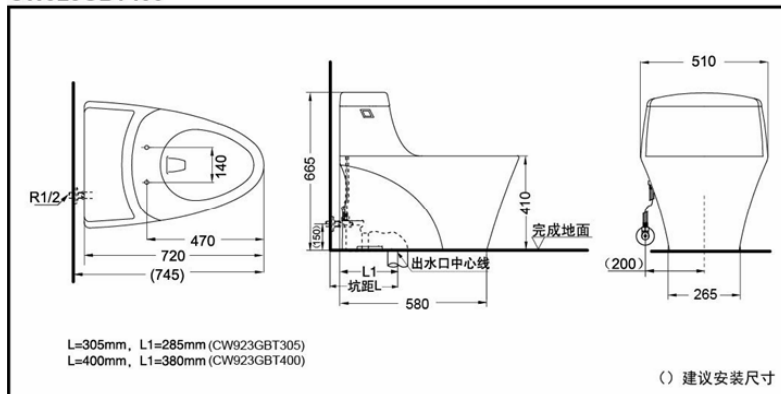

TOTO

One-piece Toilet

CW923GB
CW923GPB

Reduce
The Water

Tornado
flushing

Cefiontect

CW923GB
CW923GPB

FEATURES

CW923GBT305
CW923GBT400 One-piece Toilet

CW923GPB One-piece Toilet

* TOTO公司保留对其产品规格和尺寸更改的权利。届时，恕不另行通知。

*TOTO(CHINA) CO.,LTD. All rights reserved.

TOTO(CHINA) CO.,LTD. www.toto.com.cn

SPECIFICS

Size : 720*510*665mm

Water Use : 4.8L

Flush System : Tornado Flushing
Rough-in :

CW923GB : 305/400mm

CW923GPB : H=100mm

Applicable Water Pressure:
0.05MPa(dynamic pressure)~
0.75MPa(static pressure)

OTHERS

Recommend Fittings :

Lid : TC378CVK/TC394CS