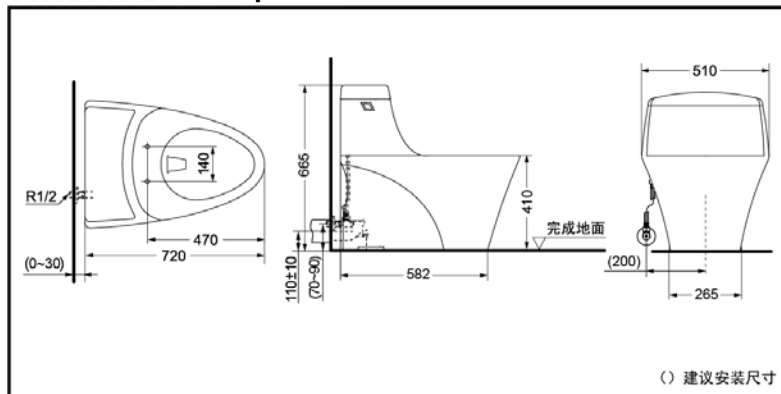

TOTO

One-piece Toilet

CW923GB
CW923GPB

Reduce
The Water

Tornado
flushing

Cefiontect

CW923GB
CW923GPB

FEATURES

CW923GBT305
CW923GBT400 One-piece Toilet

CW923GPB One-piece Toilet

* TOTO公司保留对其产品规格和尺寸更改的权利。届时，恕不另行通知。

*TOTO(CHINA) CO.,LTD. All rights reserved.

TOTO(CHINA) CO.,LTD. www.toto.com.cn

SPECIFICS

Size : 720*510*665mm

Water Use : 4.8L

Flush System : Tornado Flushing
Rough-in :

CW923GB : 305/400mm

CW923GPB : H=100mm

Applicable Water Pressure:
0.05MPa(dynamic pressure)~
0.75MPa(static pressure)

OTHERS

Recommend Fittings :

Lid : TC378CVK/TC394CS