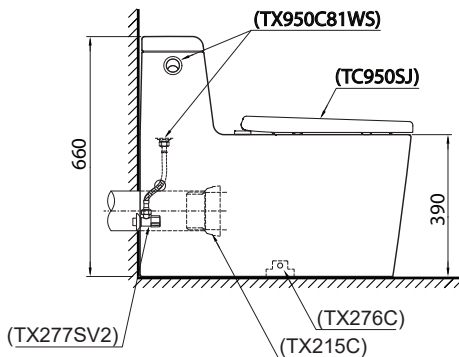

Colors

White

CW950PJ

Please consult a TOTO representative for details