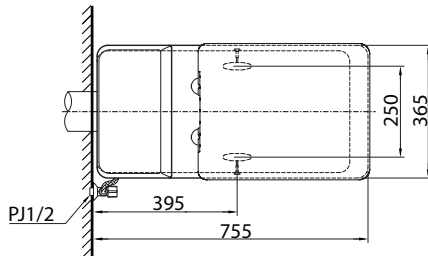

Colors

White

CW950PJ

Please consult a TOTO representative for details