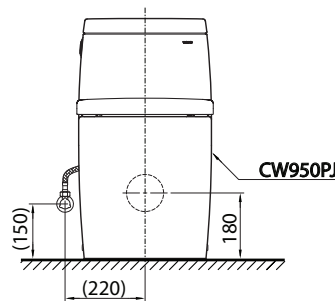

Colors

White

CW950PJ

Please consult a TOTO representative for details