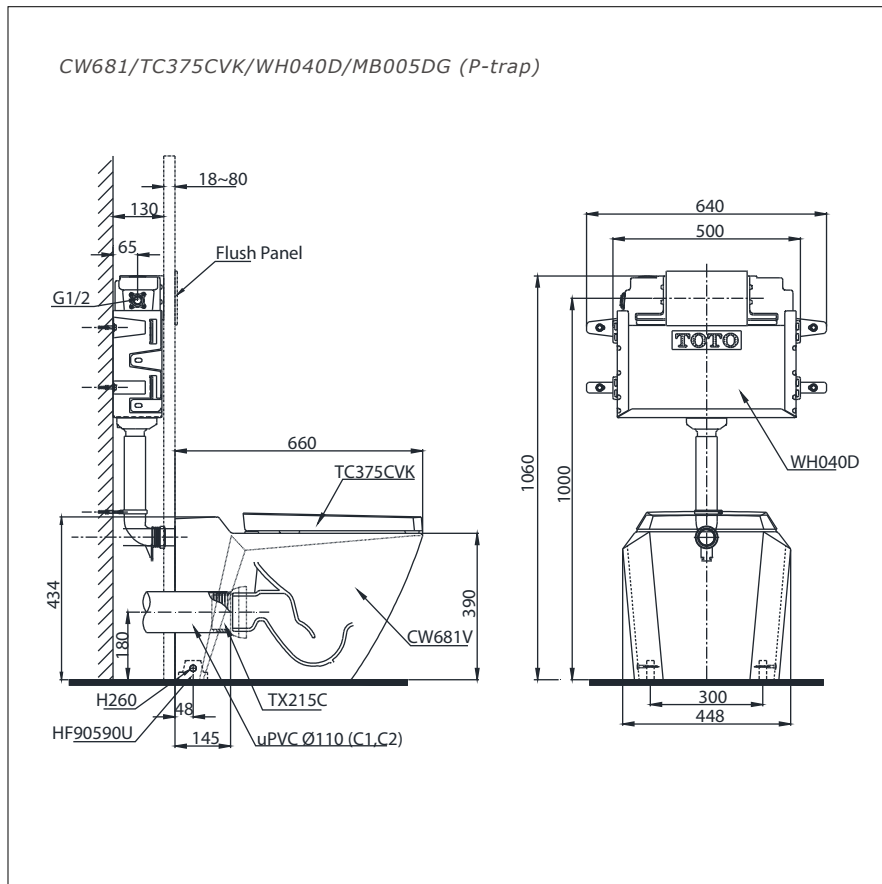

TOTO | SPECIFICATION | Wall Faced Toilets

Item number: **CW681/TC375CVK/WH040D/MB005DG (P-trap)**

Features

- Unique sculpted design
- Soft-closing seat & cover
- Fully skirted styling with concealed trapway for easy cleaning
- Design for concealed cistern
- CeFIONtect technology: super smooth, ion barrier glazing for a clean toilet bowl
- The Jewelhex suite: Matching toilets, lavatories and bidets

Specifications

- Flush System : Wash down, dual flush
 Water Use : 6/3 (L)
 Bowl Shape : Elongated
 Rough-in : 180 (mm)
 Water Pressure : 0.05~0.75 (MPa)

JEWELHEX Wall Faced Toilet (P-trap)
(For Concealed Cistern)

Drawing:

Parts description

- **CW681**
Toilet bowl
 - **CW681V**
Toilet Body
 - **HF90590U**
Fixing Set
 - **H260**
Caps
 - **VNS90069**
Bushing nut
- **TC375CVK**
Soft-closing Seat & Cover
- **WH040D**
Concealed Tank
- **MB005DG**
Flush Panel
- **TX215C**
Slip-in Connector