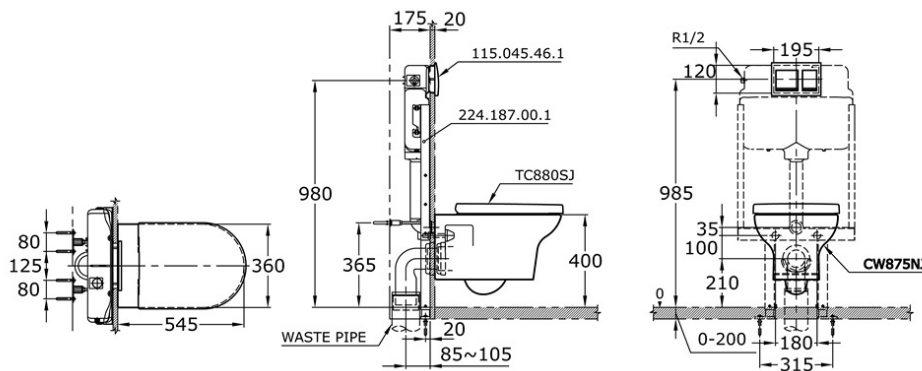

CW875NJ

IDR 6,830,000.00

Rough-in: 210 mm

Bowl Shape: European

OMNI CW 875 NJ

Some products may not be available in your area

Prices indicated are manufacturer's suggested retail price, prices may change anytime without notice.

Please check with your nearest reseller for updated prices.

Prices shown for lavatory does not include faucet.