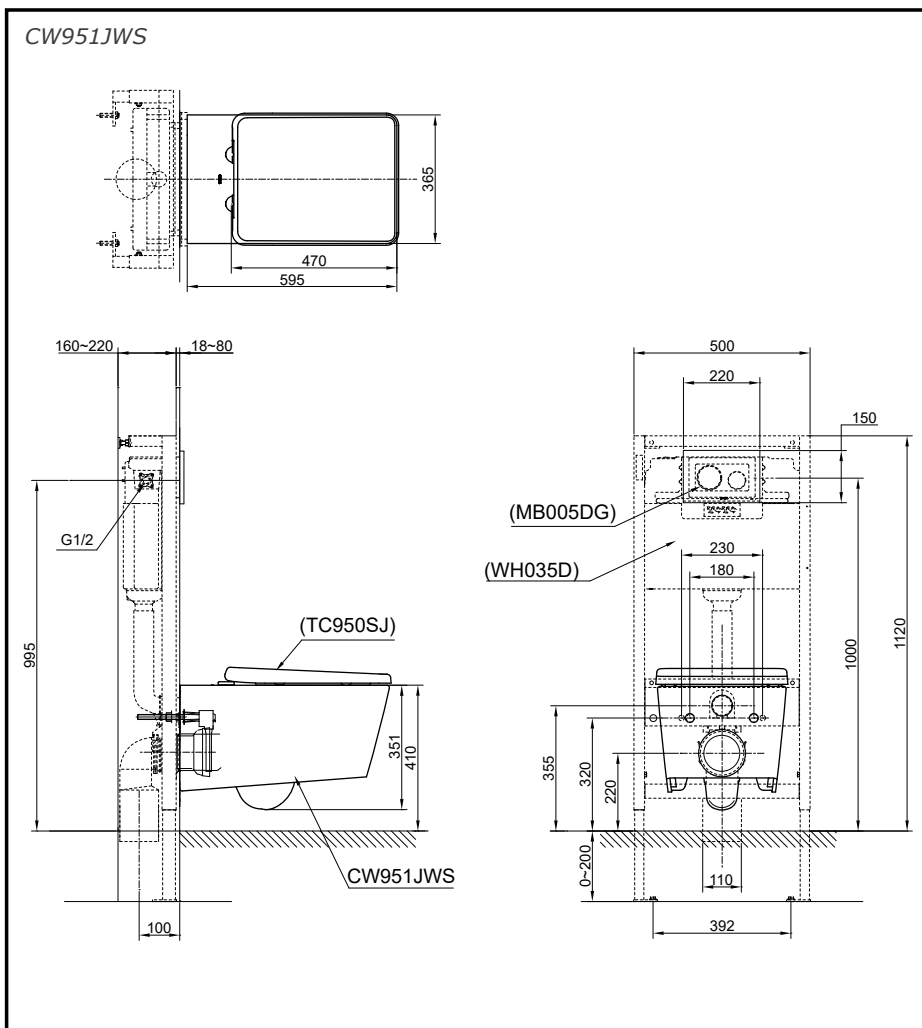

Colors

White

Please consult a TOTO representative for details