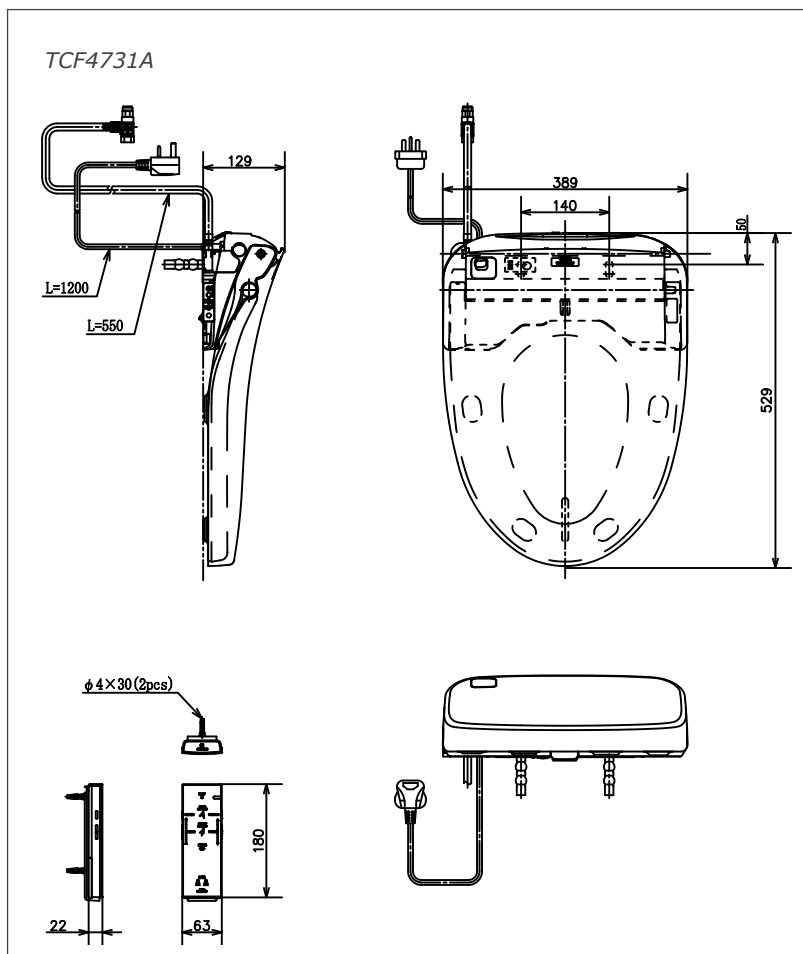

*e*water⁺ is made from tap water by electrolyzed chloride ion without any chemicals. After use, it returns to normal water in the state of safe and environmental friendly

Specifications

Water Pressure : 0.05MPa~0.75MPa
 Power Rating : 220V , 50/60Hz , 830W
 Length of Power Cord : 1.2m
 Material : Plastic
 Size : 389W x 529D x 129H mm

Parts description

- **TCF4731A**
 WASHLET
 Elongated/Regular bowl adjustable

Colors

White

Please consult a TOTO representative for details

Caution: WASHLET may not fit certain toilet bowl design. Please check the compatibility of WASHLET and your toilet bowl prior purchase.