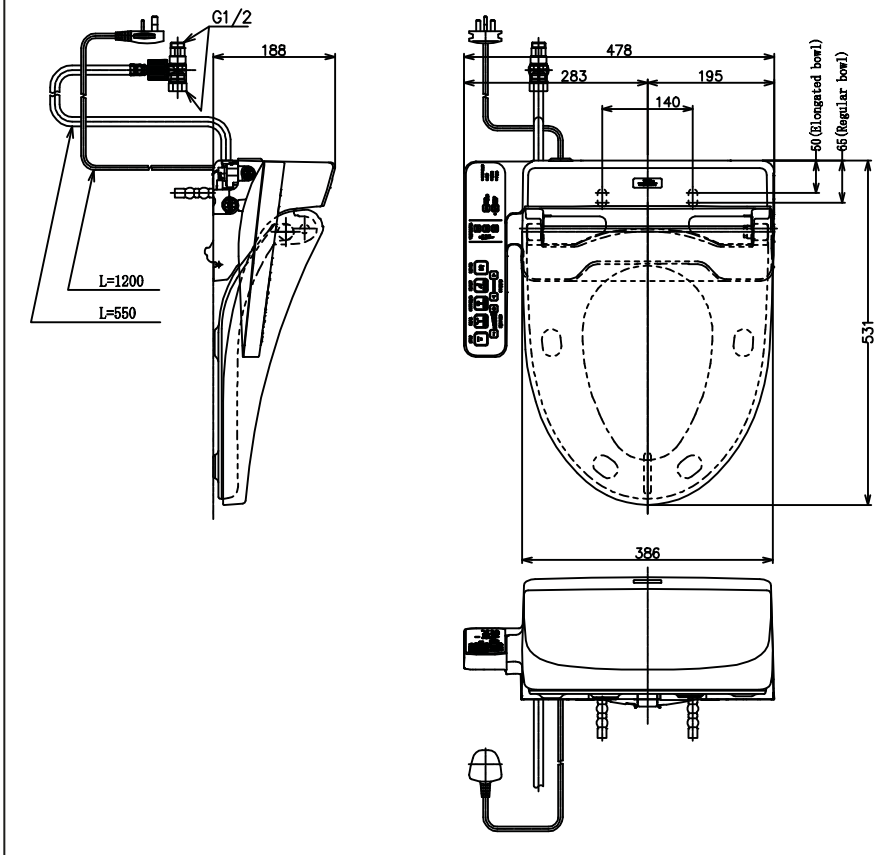

Features

- Fully equipped with comfortable rear, front, and oscillating cleansing functions
- Adjustable warm air dryer
- Auto powerful deodorizer activates after every usage
- Soft closing seat and cover
- Heated seat with temperature control
- Premist water is sprayed inside the toilet bowl to make it difficult for dirt to adhere
- Easy remove for cleaning
- Energy-saving function

Specifications

- Water Pressure : 0.05MPa~0.75MPa
 Power Rating : 220~240V , 50/60Hz , 262~307W
 Length of Power Cord : 1.2m
 Material : Plastic
 Size : 478W x 531D x 188H mm

TCF6631A

Parts description

- **TCF6631A**
WASHLET
Elongated/Regular bowl adjustable

Colors

White

Please consult a TOTO representative for details

Caution: WASHLET may not fit certain toilet bowl design.
 Please check the compatibility of WASHLET and your toilet bowl prior purchase