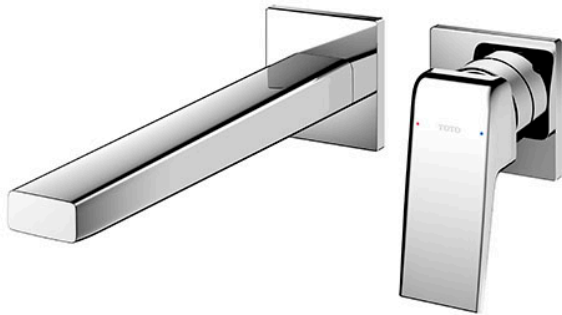

GB Series
 Wall-Mount Single Lever Lavatory Faucet
 (Long Spout) (w/o Pop-up Waste)

Features

- Stately squareness and beveled edges imbue a space with dignity
- Gently beveled with balanced highlights accentuate the shape of the gradually narrowing spout
- Easy Installation and Usage
- Long lasting, COMFORT GLIDE mechanism for a smooth operation

Specifications

- Finish: Chrome
- Material: Brass
- Water Pressure: 0.05MPa~1.0MPa

Parts description

- **TLG10308B**
 Wall Mount Single Lever Lavatory Faucet
 (Long Spout) (w/o Waste Fittings)

Flow Rate

TLG10308B