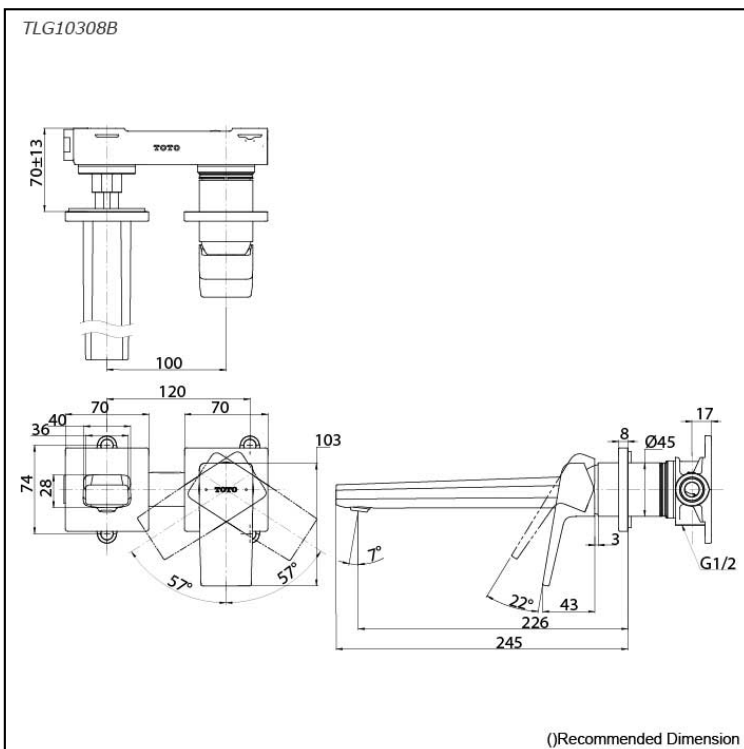

GB Series
 Wall-Mount Single Lever Lavatory Faucet
 (Long Spout) (w/o Pop-up Waste)

Features

- Stately squareness and beveled edges imbue a space with dignity
- Gently beveled with balanced highlights accentuate the shape of the gradually narrowing spout
- Easy Installation and Usage
- Long lasting, COMFORT GLIDE mechanism for a smooth operation

Specifications

- Finish: Chrome
- Material: Brass
- Water Pressure: 0.05MPa~1.0MPa

Parts description

- **TLG10308B**
 Wall Mount Single Lever Lavatory Faucet
 (Long Spout) (w/o Waste Fittings)

Flow Rate

TLG10308B