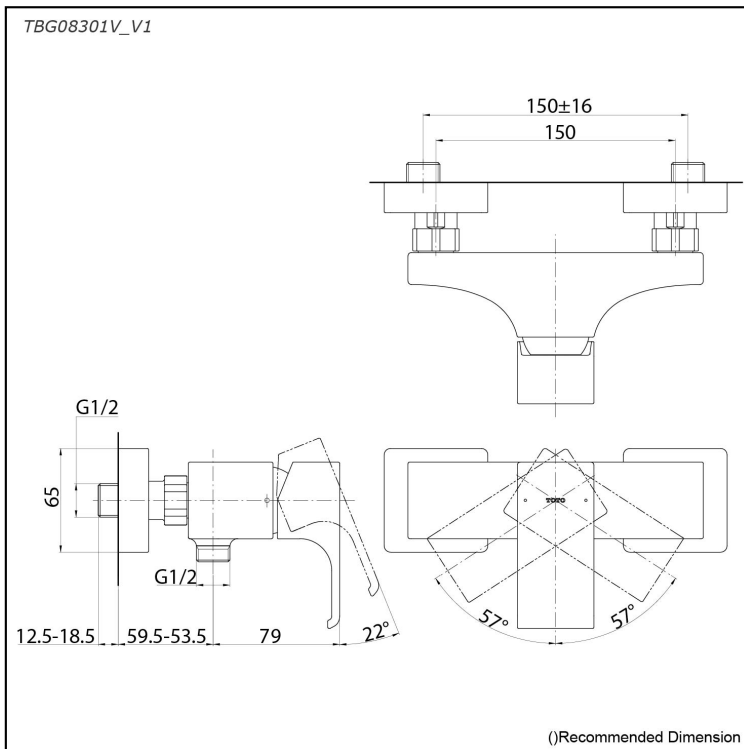

GC Series
Exposed Single Lever Shower Mixer

Features

- Breadth and symbolism of classic design in a contemporary form
- Elegant design that stood the test of time while transitioning to a modern design that reflects the present day
- Easy Installation and Usage
- Long lasting, COMFORT GLIDE mechanism for a smooth operation

Specifications

Finish: Chrome
Material: Brass
Water Pressure: 0.05MPa~1.0MPa

Parts description

- **TBG08301V_V1**
Exposed Single Lever Shower Mixer

Flow Rate

TBG08301V_V1