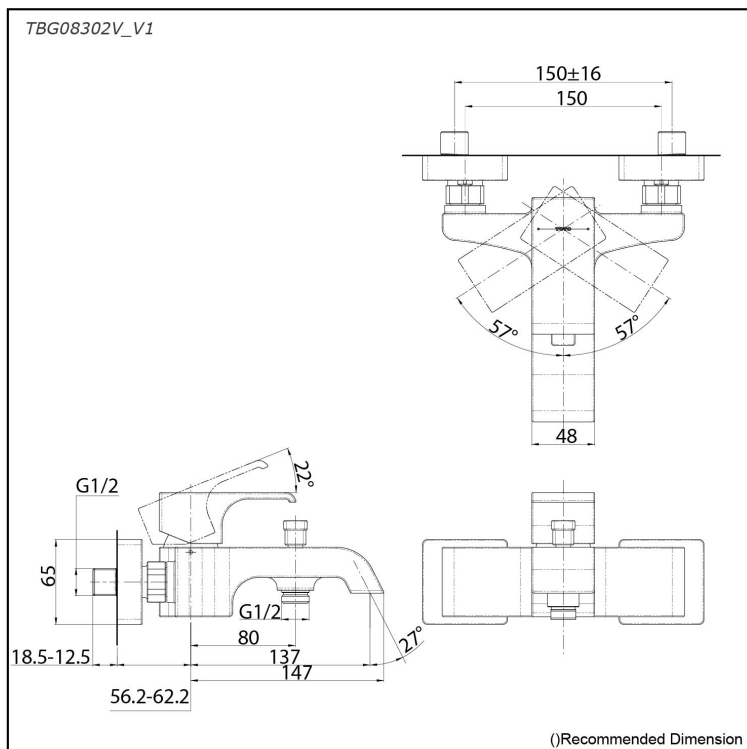

GC Series
Exposed Single Lever Bath &
Shower Mixer

Features

- Breadth and symbolism of classic design in a contemporary form
- Elegant design that stood the test of time while transitioning to a modern design that reflects the present day
- Easy Installation and Usage
- Long lasting, COMFORT GLIDE mechanism for a smooth operation

Specifications

Finish: Chrome
Material: Brass
Water Pressure: 0.05MPa~1.0MPa

Parts description

- **TBG08302V_V1**
Exposed Single Lever Bath & Shower Mixer

Flow Rate

TBG08302V_V1