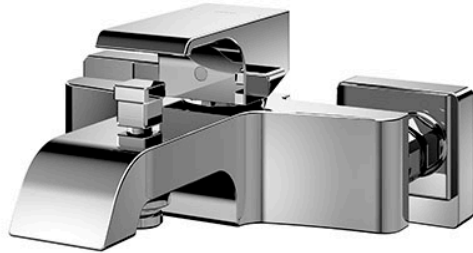

GC Series
Exposed Single Lever Bath &
Shower Mixer

Features

- Breadth and symbolism of classic design in a contemporary form
- Elegant design that stood the test of time while transitioning to a modern design that reflects the present day
- Easy Installation and Usage
- Long lasting, COMFORT GLIDE mechanism for a smooth operation

Specifications

Finish: Chrome
Material: Brass
Water Pressure: 0.05MPa~1.0MPa

Parts description

- **TBG08302V_V1**
Exposed Single Lever Bath & Shower Mixer

Flow Rate

TBG08302V_V1