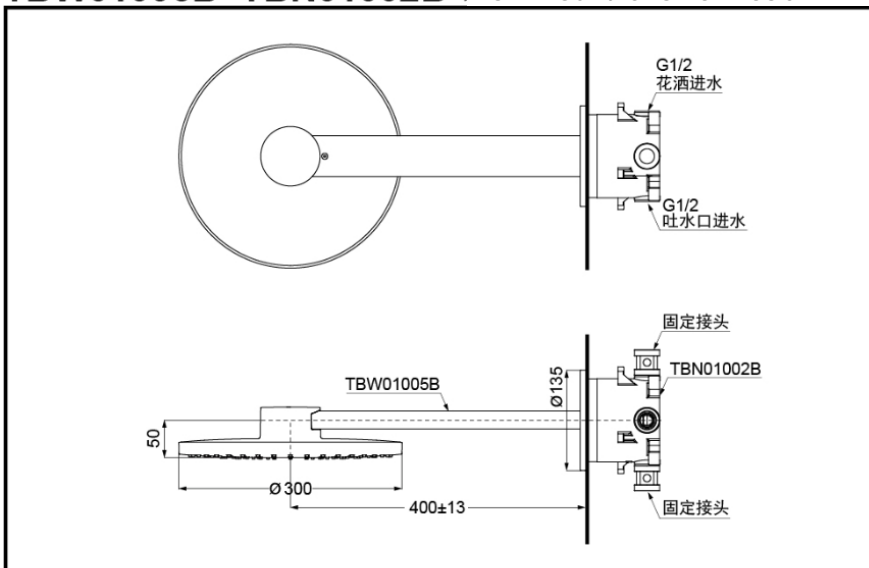

TBW01005B+TBN01002B
(2 Modes)

TBW01005B

TBN01002B

FEATURES

- Elegant appearance.
- Beautiful curves reveal elegant taste.
- Large shower head, air injection technology with 2 modes selectable, creates a new pleasurable shower experience.
- Easy installation and usage.

SPECIFICS

Water Inlet Requirement :
0.15MPa(Dynamic Pressure)~0.75MPa(Static Pressure)

Water Efficiency : Grade3

TBW01005B+TBN01002B :Wall-Mount Shower Head

*TOTO(CHINA) CO.,LTD. All rights reserved.

Others

Series : G
Recommend fittings :
G series Shower