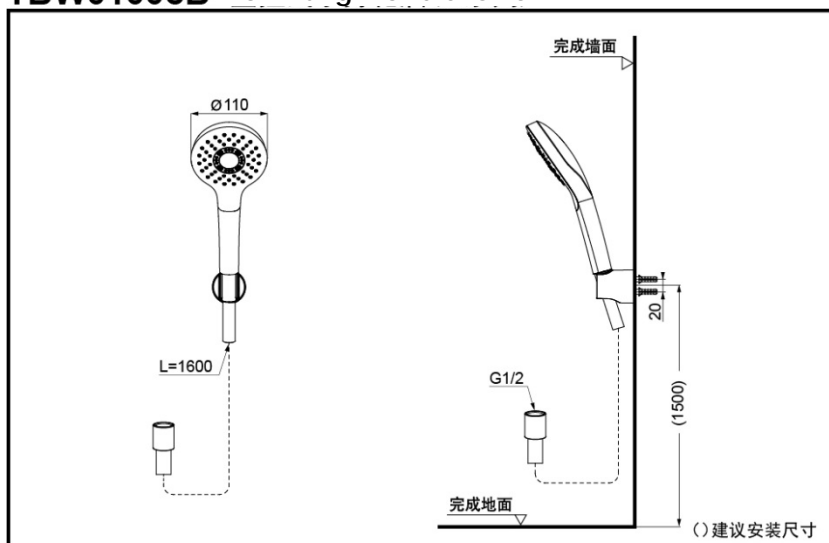

### SPECIFICS

Size:  $\phi 110$

Water Inlet Requirement :  
0.05MPa(Dynamic  
Pressure)~0.75MPa(Static  
Pressure)

Water Efficiency : Grade2

### TBW01008B Wall-Hung Hand Shower

\*TOTO(CHINA) CO.,LTD. All rights reserved.