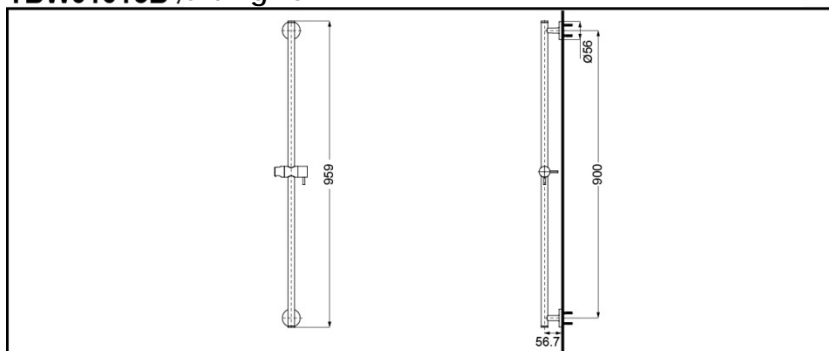

TBW01015B

FEATURES

- Shower support movable for adjusting shower height freely.
- Shower support rotatable for adjusting flowing angle freely.

SPECIFICS

Size : L=959mm

TBW01015B Sliding Rail

*TOTO(CHINA) CO.,LTD. All rights reserved.