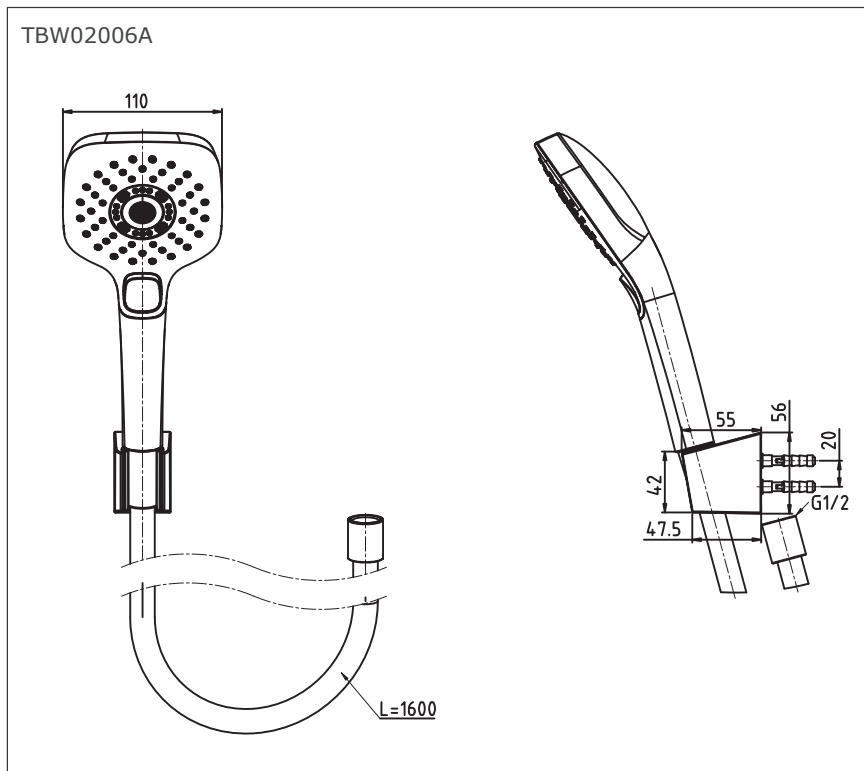

## Features

- 3 mode function, Square shape hand shower (Warm Pillar, Comfort Wave, Active Wave)
- Comfortable use with anti-rotation mechanism

## Specifications

Finish	: Chrome
Material	: ABS Plastic (Shower)
Shape	: Square
Dimension	: 110mm

## Parts Description

- **TBW02006A**  
Hand Shower  
(3 mode with hanger and hose)

Please consult a TOTO representative for details