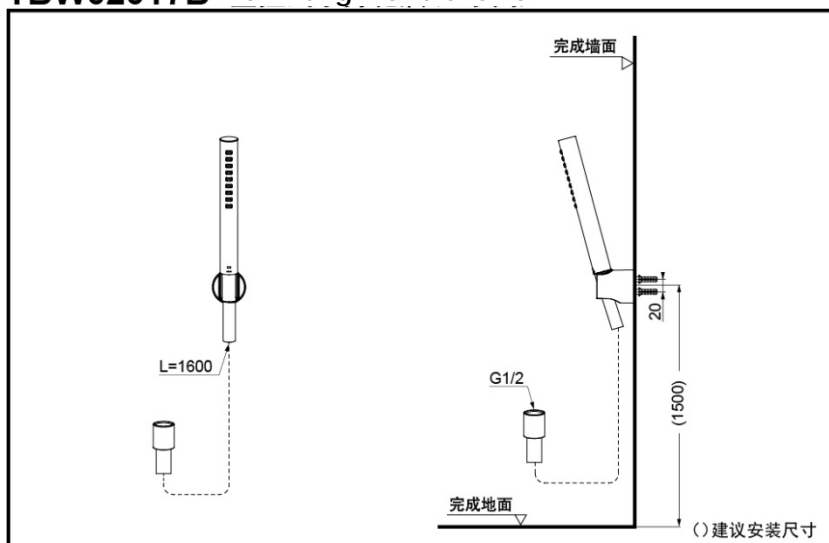

TBW02017B

TBW02017B

Active Wave

FEATURES

- Elegant appearance.
- Beautiful curves reveal elegant taste.
- Easy installation and usage.

SPECIFICS

Size: 110X110mm

Water Inlet Requirement :
0.05MPa (Dynamic Pressure) ~ 0.75MPa (Static Pressure)

Water Efficiency : Grade 2

TBW02017B Wall-Hung Hand Shower

*TOTO(CHINA) CO.,LTD. All rights reserved.

Others

Series : G

Recommend fittings :
G series Shower