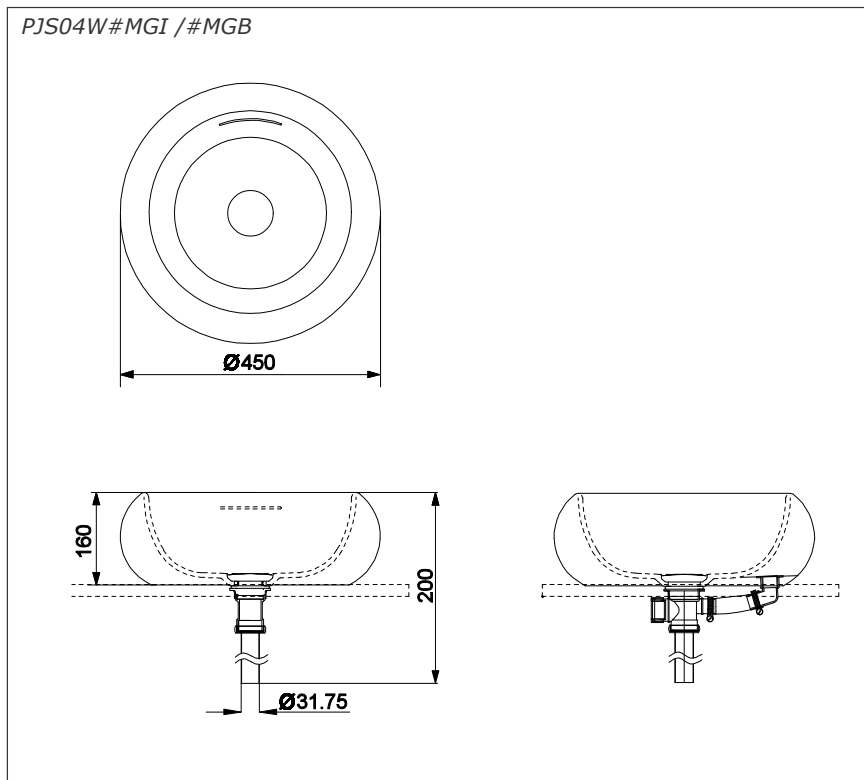

Colors

- Sand Yellow
- Obsidian Black

Please consult a TOTO representative for details