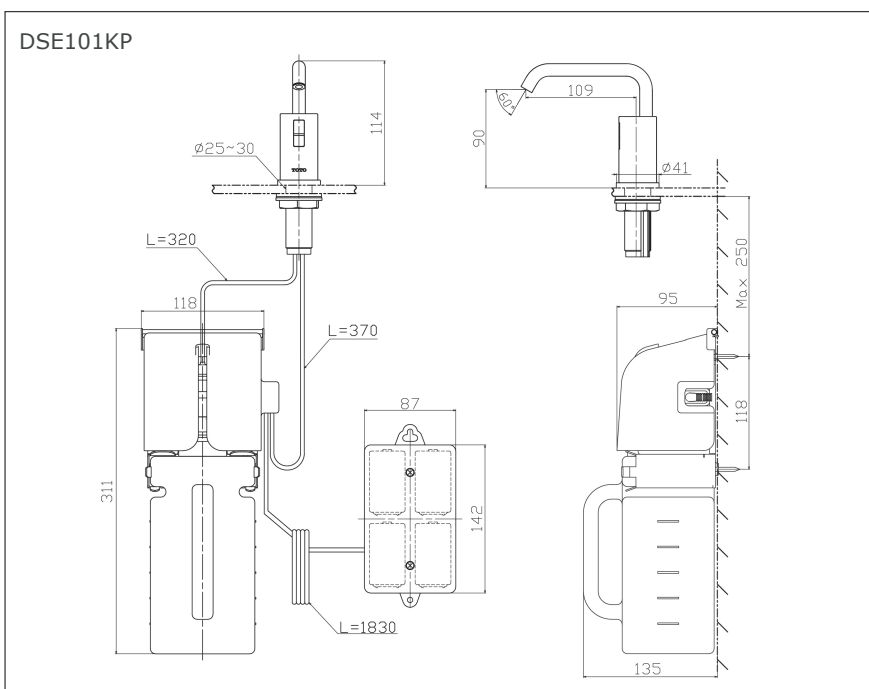

Automatic Soap Dispenser

Features

- Hands-free usage increase hygiene level
- Removable soap tank, convenient to refill soap at ease

Specifications

- Finish : Nickel Chrome
- Size : 41W x 131D x 114H mm
- Soap Volume : 0.8 ~ 1.2ml
- Tank Capacity : 1500 ml

Parts Description

- **DSE101EP**
AC type: 100-240V
- **DSE101KP**
DC type: 4 x D1.5V Battery

Please consult a TOTO representative for details