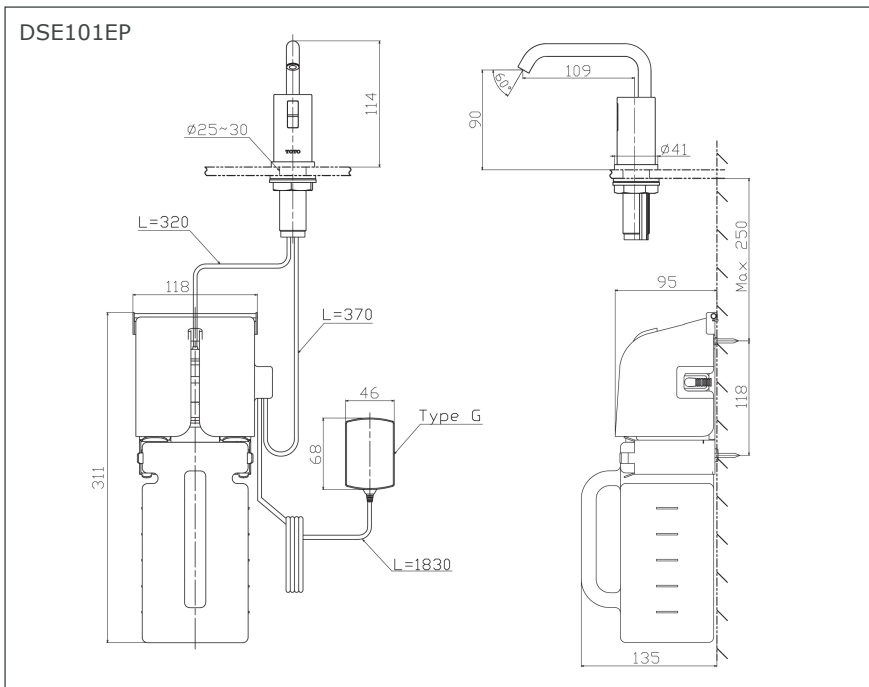

Automatic Soap Dispenser

Features

- Hands-free usage increase hygiene level
- Removable soap tank, convenient to refill soap at ease

Specifications

- Finish : Nickel Chrome
- Size : 41W x 131D x 114H mm
- Soap Volume : 0.8 ~ 1.2ml
- Tank Capacity : 1500 ml

Parts Description

- **DSE101EP**
AC type: 100-240V
- **DSE101KP**
DC type: 4 x D1.5V Battery

Please consult a TOTO representative for details