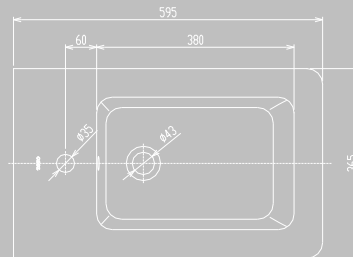

TOTO - Toja Wall hung bidet

ENVIRONMENTAL & TECHNICAL DATA

Flow Rate : Not Applicable

Flow Chart : Not Applicable

LITERS

PRESSURE

CERTIFICATION / STANDARDS

Warranty : 1 Year

Standards : TOTO Industrial Standards(JIS)

REMARKS

IMAGE

TECHNICAL DRAWING

Note: Dashed lines are not part of product.

COMPONENTS

Mounting frame : WH004

Note: All recommended installation dimension are for reference only.