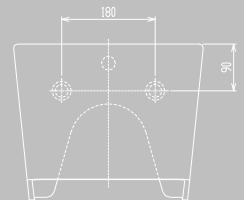

TOTO - Toja Wall hung bidet

ENVIRONMENTAL & TECHNICAL DATA

Flow Rate : Not Applicable

Flow Chart : Not Applicable

LITERS

PRESSURE

CERTIFICATION / STANDARDS

Warranty : 1 Year

Standards : TOTO Industrial Standards(JIS)

REMARKS

IMAGE

TECHNICAL DRAWING

Note: Dashed lines are not part of product.

COMPONENTS

Mounting frame : WH004

Note: All recommended installation dimension are for reference only.