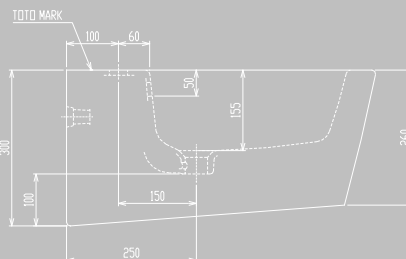

TOTO - Toja Wall hung bidet

ENVIRONMENTAL & TECHNICAL DATA

Flow Rate : Not Applicable

Flow Chart : Not Applicable

LITERS

PRESSURE

CERTIFICATION / STANDARDS

Warranty : 1 Year

Standards : TOTO Industrial Standards(JIS)

REMARKS

IMAGE

TECHNICAL DRAWING

Note: Dashed lines are not part of product.

COMPONENTS

Mounting frame : WH004

Note: All recommended installation dimension are for reference only.