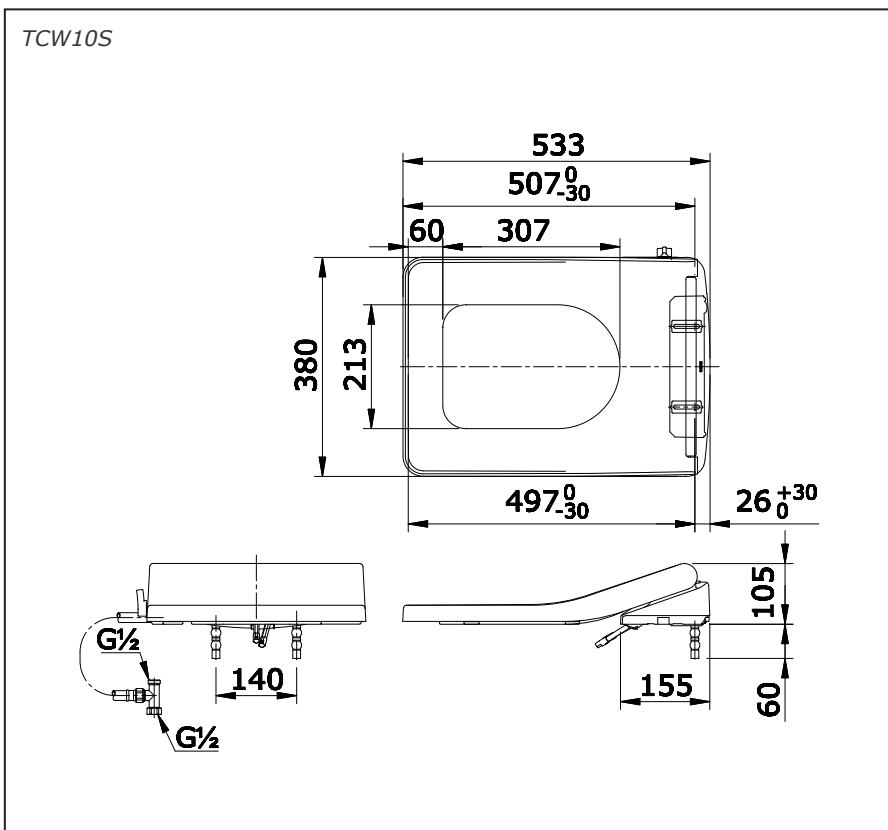

Features

- Rear cleaning with bidet functions
- Hygienic self cleaning nozzle
- Soft closing seat and cover
- Easy remove for cleaning
- Easy installation
- No AC Power required

Specifications

Water Pressure : 0.05MPa~0.5MPa
 Material : Urea Resin
 (Seat and Cover)
 Size : 380W x 533D x 105H mm

Parts description

- **TCW10S**
Ecowasher with bidet function

Colors

White

Please consult a TOTO representative for details