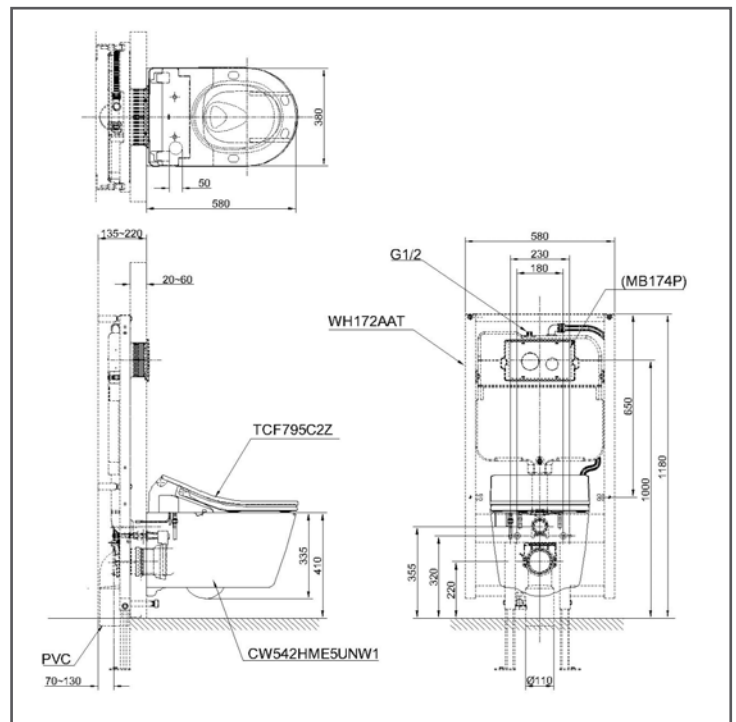

SPECIFICATIONS

- Size : 386W x 579D x 146H mm
- Material : UREA RESIN
- Shape : D Shape
- Water Pressure : 0.05 MPa <dynamic> - 0.75 MPa <static> *
- Power Rating : 220~240V**, 50/60Hz , 826~837W
-

*This is the water pressure just before entering the product.

PARTS DESCRIPTION

- TCF795C2Z#NW1 : WASHLET RX

MATCHING TOILET

CW542EMUNW1

COLOURS

White (#NW1)

TCF795C2Z#NW1

Please consult, TOTO representative for more details.